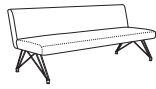

BRITNEY

Designed by Qdesign

ERG
INTERNATIONAL

BRITNEY

Britney is a lounge and modular collection that shows its sleek and simple forms while offering adaptability. It offers a high back, mid back, and backless unit to suit your space and functionality. The high back offers a simple horizontal stitch detail, and the leg offers a unique and dynamic crossed metal design, to balance the overall look. The Brody collection makes a great look for any corporate meet up or open space with a modern environment.

LOUNGE: MID BACK

2508

2510

2512

MODULAR: MID BACK - NO LEGS

2508NL

2510NL

2512NL

2514NL

LOUNGE: HIGH BACK

2500

2502

2504

MODULAR: HIGH BACK - NO LEGS

2500NL

2502NL