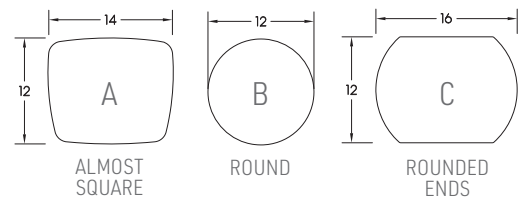

OPTIONS

Add upcharge to list price and code to model number

FR	CAL 133 (TB 133) Fire Retardant per yard	$118	/yd.
MB	Moisture Barrier (up to 60" overall width)	$164	ea.
2FO	Two fabric option	$131	
SF	Powder Coat Finish (N/A 8712)	$63	

BFC	Black Hard Floor & Carpet Casters	$44	per chair
CAS2	2" Locking Casters - Black	$28	ea.
TAB-( )	Swivel Tablet Non-Removable (specify A, B or C, left or right arm)	$653	
LAM5	Non-standard laminate (5 tablets or less)	$554	ea. tablet