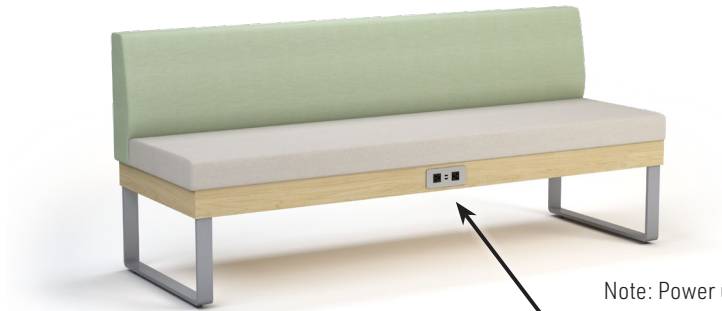

OPTIONS

- CODE: FR - CAL 133 (TB 133) Fire Retardant
- CODE: MB -Moisture Barrier (up to 60" overall width)
- CODE: MB60 -Moisture Barrier (over 60" overall width)
- CODE: MBB -Moisture Barrier (up to 60" overall width Back-to-Back)
- CODE: MBB60 -Moisture Barrier (over 60" overall width Back-to-Back)
- CODE: 2FO - Two Fabric Option
- CODE: GD2 - Flat Ganging Device for Soft Seating
- CODE: NP36, NP48, NP60, NP72 - Laminate power panel (also available in Back to Back)

Note: Power unit is not included, sold separately; see accessories