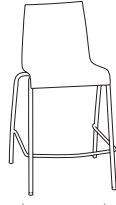

PENTO

ERG
INTERNATIONAL

LET DOWN
WITH
HE ACTUALLY
INSPIRATION
ALL
the
of

POPPLES		FROPPLES LIKE		
Poppo 1.50	Large 1.60	Poppo 1.50	Large 1.60	
ESPRESSO BASED POPPLES		MIX SHAKES		
Coffee Caramel Cacao	1.50	Vanilla	1.50	
Coffee Caramel Cacao	1.50	Chocolate	1.50	
Coffee Caramel Cacao	1.50	Strawberry	1.50	
Coffee Caramel Cacao	1.50	Blueberry	1.50	
Coffee Caramel Cacao	1.50	Orange	1.50	
Coffee Caramel Cacao	1.50	Apple	1.50	
Coffee Caramel Cacao	1.50	Cherry	1.50	
Coffee Caramel Cacao	1.50	Peach	1.50	
Coffee Caramel Cacao	1.50	Watermelon	1.50	
Coffee Caramel Cacao	1.50	Mango	1.50	
Coffee Caramel Cacao	1.50	Pineapple	1.50	
Coffee Caramel Cacao	1.50	Peach	1.50	
Coffee Caramel Cacao	1.50	Watermelon	1.50	
Coffee Caramel Cacao	1.50	Mango	1.50	
Coffee Caramel Cacao	1.50	Pineapple	1.50	
Hot DRINKS		Small	Medium	Large
Latte	1.50	1.60	1.70	
Cappuccino	1.50	1.60	1.70	
Espresso	1.50	1.60	1.70	
Macchiato	1.50	1.60	1.70	
Flat White	1.50	1.60	1.70	
Hot Chocolate	1.50	1.60	1.70	
Hot Tea	1.50	1.60	1.70	
Hot Lemonade	1.50	1.60	1.70	
Hot Lemonade	1.50	1.60	1.70	
Hot Lemonade	1.50	1.60	1.70	
Hot Lemonade	1.50	1.60	1.70	

PENTO

Pento chairs and stools feature a one-piece beech wood shell with a slight taper at the top and a waterfall front edge. It offers finish options that include stain colors or laminate, and design cutout options for the back allowing a custom look for any café or workspace.

side chair

demi back bar stool

bar stool

SHELL OPTIONS

laser engraving

back cutouts

upholstered seat
insert

LPS