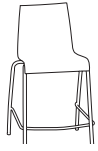

PENTO

ERG
INTERNATIONAL

LET DOWN
WITH
HE ACTUALLY
INSPIRATION
ALL
the
of

POPPLES		FROPPLES LIKE		
Poppo 1.50	Large 1.60	Poppo 1.50	Large 1.60	
ESPRESSO BASED POPPLES		MIX SHAKES		
Coffee Caramel Cacao	1.50	Vanilla	1.50	
Coffee Caramel Cacao	1.50	Chocolate	1.50	
Coffee Caramel Cacao	1.50	Strawberry	1.50	
Coffee Caramel Cacao	1.50	Blueberry	1.50	
Coffee Caramel Cacao	1.50	Orange	1.50	
Coffee Caramel Cacao	1.50	Apple	1.50	
Coffee Caramel Cacao	1.50	Cherry	1.50	
Coffee Caramel Cacao	1.50	Peach	1.50	
Coffee Caramel Cacao	1.50	Watermelon	1.50	
Coffee Caramel Cacao	1.50	Mango	1.50	
Coffee Caramel Cacao	1.50	Pineapple	1.50	
Coffee Caramel Cacao	1.50	Peach	1.50	
Coffee Caramel Cacao	1.50	Watermelon	1.50	
Coffee Caramel Cacao	1.50	Mango	1.50	
Coffee Caramel Cacao	1.50	Pineapple	1.50	
Hot DRINKS		Small	Medium	Large
Latte	1.50	1.60	1.70	
Cappuccino	1.50	1.60	1.70	
Espresso	1.50	1.60	1.70	
Macchiato	1.50	1.60	1.70	
Flat White	1.50	1.60	1.70	
Hot Chocolate	1.50	1.60	1.70	
Hot Tea	1.50	1.60	1.70	
Hot Lemonade	1.50	1.60	1.70	
Hot Lemonade	1.50	1.60	1.70	
Hot Lemonade	1.50	1.60	1.70	
Hot Lemonade	1.50	1.60	1.70	

PENTO

Pento chairs and stools feature a one-piece beech wood shell with a slight taper at the top and a waterfall front edge. It offers finish options that include stain colors or laminate, and design cutout options for the back allowing a custom look for any café or workspace.

side chair

demi back bar stool

bar stool

SHELL OPTIONS

laser engraving

back cutouts

upholstered seat
insert

LPS