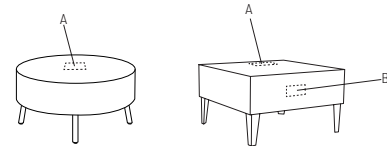

OPTIONS

Add upcharge to list price and code to model number

2LC	2 Color Laminate option	$164	per top
STH-C	Special Table Height - Cube Table	$255	per top
PC	Polished Chrome Legs	$45	ea.

WDL	Metal/Wood Legs	$45	ea.
WDL-C	Chrome/Wood Legs	$79	ea.
GD1	Ratchet Ganging Device for Soft Seating	112	per pair