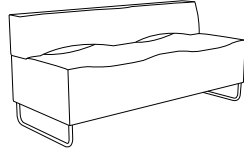

# BURTON

The Burton collection offers lounge and tables with a clean and sleek look. The lounge has two sizes with an open or closed back design, with a fully upholstered contoured seat and back. The Burton occasional tables make a strong statement and compliments the lounge with a welded steel tube sled base. This collection works great in lobbies and open common areas where you can sit with a modern look.

4091

4092

4094

BUR2730

BUR2748

featured options:

two fabric

power / data