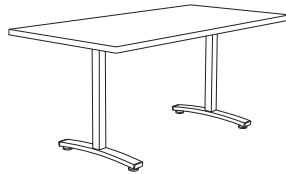

ARCHER

ERG
INTERNATIONAL

A long whiteboard is mounted on the wall. It is divided into three sections. The left section contains a complex mind map with words like "LETTERS", "BASIC SMILES", "EMOTION", "SPEECH", "PEOPLE", "CONCEPTS", "PROCESS", "PRACTICE", and "FUN". The middle section features a world map with various countries highlighted in different colors. The right section contains a line graph titled "The content quality scale" with axes for "Quality" and "Effort". The graph shows a curve starting at the origin and rising steeply. Handwritten notes around the graph include "As good as the best in the SEEP", "4/5 searches click 'back'", "Panda Invasion", "Power!", "Make the entry point", "Practice game like the weekend", and "There's no way to scale!".

ARCHER

Archer tables combine the best of form and function into one of our most durable and stylish models. Archer is perfect for a variety of applications from training to public spaces and dining. The fully welded arched base design is available in all of our standard powder coat finishes and makes integrating technology a breeze.

cafe

bar

training

Archer table bases feature a fully welded end cap and are available with standard glides or optional casters.

ERG
INTERNATIONAL

www.erginternational.com