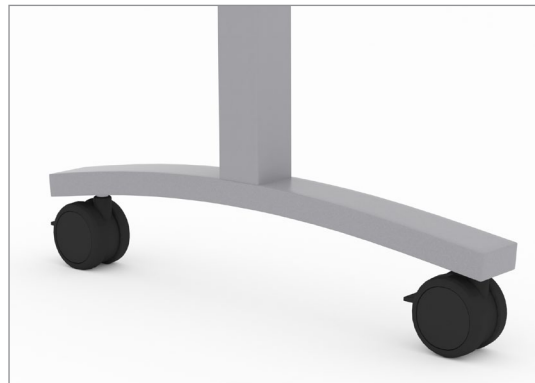

ARCHER

ERG
INTERNATIONAL

A long whiteboard is mounted on the wall. It is divided into three sections. The left section contains a complex mind map with words like "LETTERS", "BASIC SMILES", "EMOTION", "SPEECH", "PEOPLE", "CONCEPTS", "PROCESS", "PRACTICE", and "FUN". The middle section features a world map with various countries highlighted in different colors. The right section contains a line graph titled "The content quality scale" with axes for "Quality" and "Effort". The graph shows a curve starting at the origin and rising steeply. Handwritten notes around the graph include "As good as the best in the SEEP", "4/5 searches click 'back'", "Panda Invasion", "Power!", "Make the entry point", "Practice game like the weekend", and "There's no way to scale!".

ARCHER

Archer tables combine the best of form and function into one of our most durable and stylish models. Archer is perfect for a variety of applications from training to public spaces and dining. The fully welded arched base design is available in all of our standard powder coat finishes and makes integrating technology a breeze.

cafe

bar

training

Archer table bases feature a fully welded end cap and are available with standard glides or optional casters.

ERG
INTERNATIONAL

www.erginternational.com