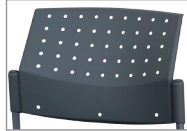

FRAME FINISHES

METAL COLORS AVAILABLE

BRIO

BRIO

featured options:

upholstered seat

upholstered back insert

polished chrome frame

fold-out ganging

mobile caster

poly back colors:

black

charcoal

taupe

white

mesh back colors:

black

white

The Brio features polypropylene seat and back or mesh back with a fully welded steel tube frame.

side chair / casters
d 22" w 21.5" h 32"

side chair
d 22" w 21.5" h 33"

flip / poly back
d 23" w 25" h 32"