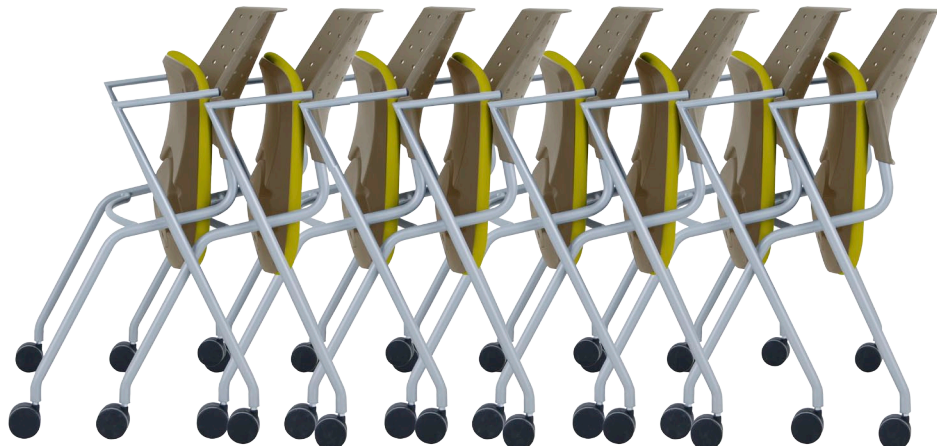

poly back chair

poly back flip with casters

mesh back chair

poly back chair with arms

mesh back flip with arms and casters

upholstered back insert on flip with arms and casters

BRIO

ROLLS, STACKS, FLIPS, NESTS & GANGS

Side chair stacks six on the floor

Flip chair stacks four high on the floor

ganging shown on mesh back chairs with poly arms

universal TV mount inserts

ERG Flight TV stand

SPACE SAVER

8 flip chairs nested

ERG TABLES & CHAIRS GO WELL TOGETHER

BRIO

Archer tables with Brio chairs

BRIO

BRIO FLIP MAKES STORAGE EASY

Brio flip / poly back and arms

Brio flip / angle arm frame

COLLABORATIVE AND ENGAGING

charcoal shell

black

white

The Brio features polypropylene seat and back or mesh back with a fully welded steel tube frame.

side chair / casters
d 22" w 21.5" h 32"

side chair
d 22" w 21.5" h 33"

flip / poly back
d 23" w 25" h 32"