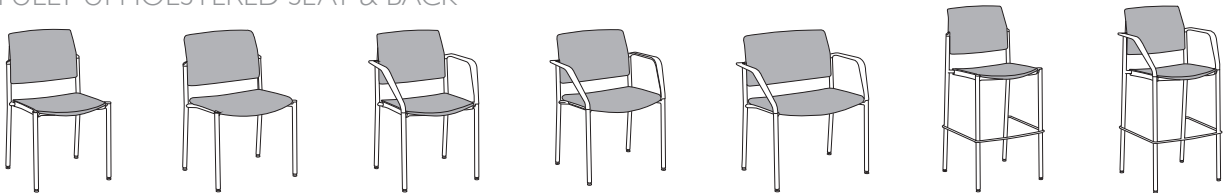

FULLY UPHOLSTERED SEAT & BACK

7460

7460MID

7462

7462MID

7464

7466

7468