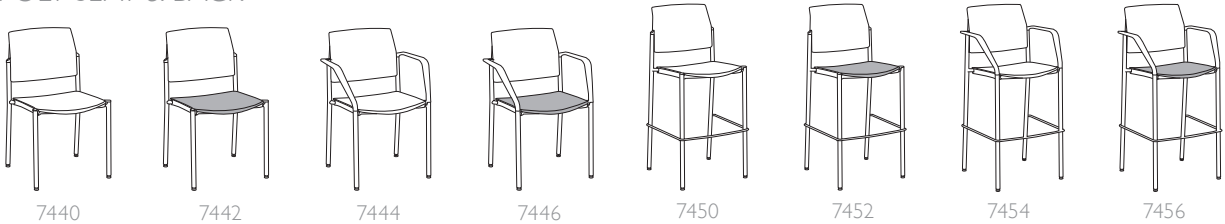

BRUNO

BRUNO

BRUNO

Bruno chairs and stools are comfortable, versatile and stackable. Bruno comes standard with polypropylene back and seat in five stylish colors. Bruno also offers upholstered seat/back and wood back, with or without poly arms.

POLY SEAT & BACK

7440

7442

7444

7446

7450

7452

7454

7456

FULLY UPHOLSTERED SEAT & BACK

7460

7460MID

7462

7462MID

7464

7466

7478

poly back detail (front)

poly back detail (rear)

poly seat detail

poly underseat detail

POLY SHELL COLOR CHOICES:

black

charcoal