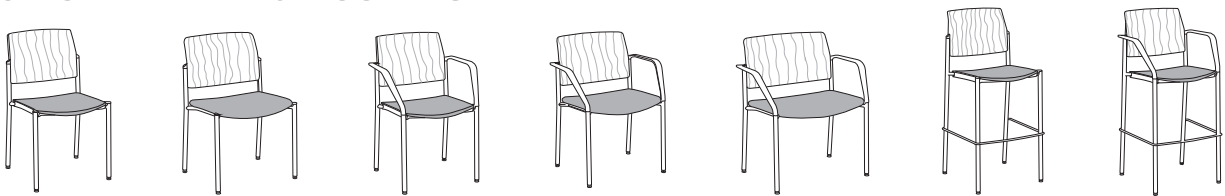

UPHOLSTERED SEAT & WOOD BACK

7470

7470MID

7472

7472MID

7474

7476

7478