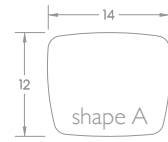

BURTON

BURTON

open loop back units with end table; back left: closed loop back units

open loop back configuration
with coffee table

TWO BACK STYLE OPTIONS

closed loop back

open loop back

closed loop back / tablet arm

BURTON

featured options:

two fabric

power / data

tablet arm

choose from 3 tablet arm shapes

shape A

shape B

shape C

back-to-back configuration / power option

Burton occasional tables

The Burton lounge has a fully upholstered wide contoured seat and back, offered in choice of fabric with welded steel tube sled base. Choice of open or closed loop back available.