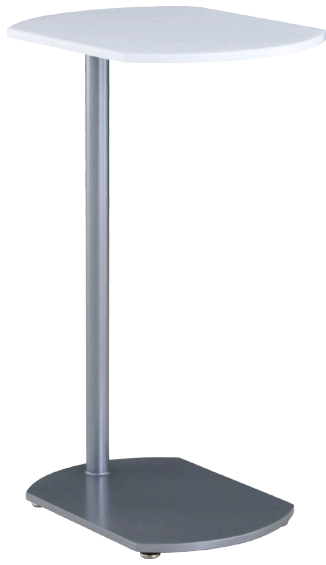

CAPRI

CAPRI

tablet shape options:

rounded square

round end

round

solid surface top

laminate top

surface options:

laminate / veneer

solid surface

Tablet top mounted to solid steel base with 1.25" dia. steel tubing.
Powder coated finish. Factory installed glides.

portable tablet
d 12.5" w 16" h 26"

We're Green