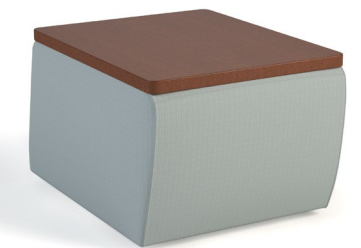

CHILDREN'S

ERG
INTERNATIONAL

Benton Jr.

Post Jr.

Muffet

Brighton Table Jr.

Brighton Jr.

MINGLE TABLES

Tilted Square

Bowed Trapezoid

Boomer

Raven

Vella

Elliot Jr.

CHILDREN'S

Our Children's collection has been expanded with some great additions that allow more flexibility to create some great spaces. Whether you need tables, chairs or soft seating, our collections have extended to many options. The Mingle tables have multiple shapes that allow you to move up or down, group tables for collaborative learning or single for personal use, and offers options like casters, pin-set legs, and power/data. We also offer a variety of soft seating from ottomans to modular units, that can be arranged in fun configurations that encourage mobility and variety in any fun space. This will allow for a unique design that nurtures interaction among the teachers and kids an active environment that supports learning and growth.