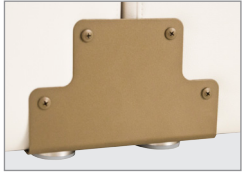

power/data/usb

1.75" dia. glides

3" casters

decorative ganging detail

flat ganging detail

diamond tufting

square tufting

Connos cluster seating features comfortable seating with a geometric layout. Each bench configuration can be extended at any time.

square tabouret
d 20" w 21" h 18"

benches - 2 seat, 3 seat
d 20" w 42", 64" h 18"

arc units - 30°, 45°, 60°, 90°
d 20" w 26.5", 33", 43", 64" h 18"

star
d 48" w 55" h 18"

bench w/ online end table
d 20" w 48", 64" h 16" tbl., 18" st.