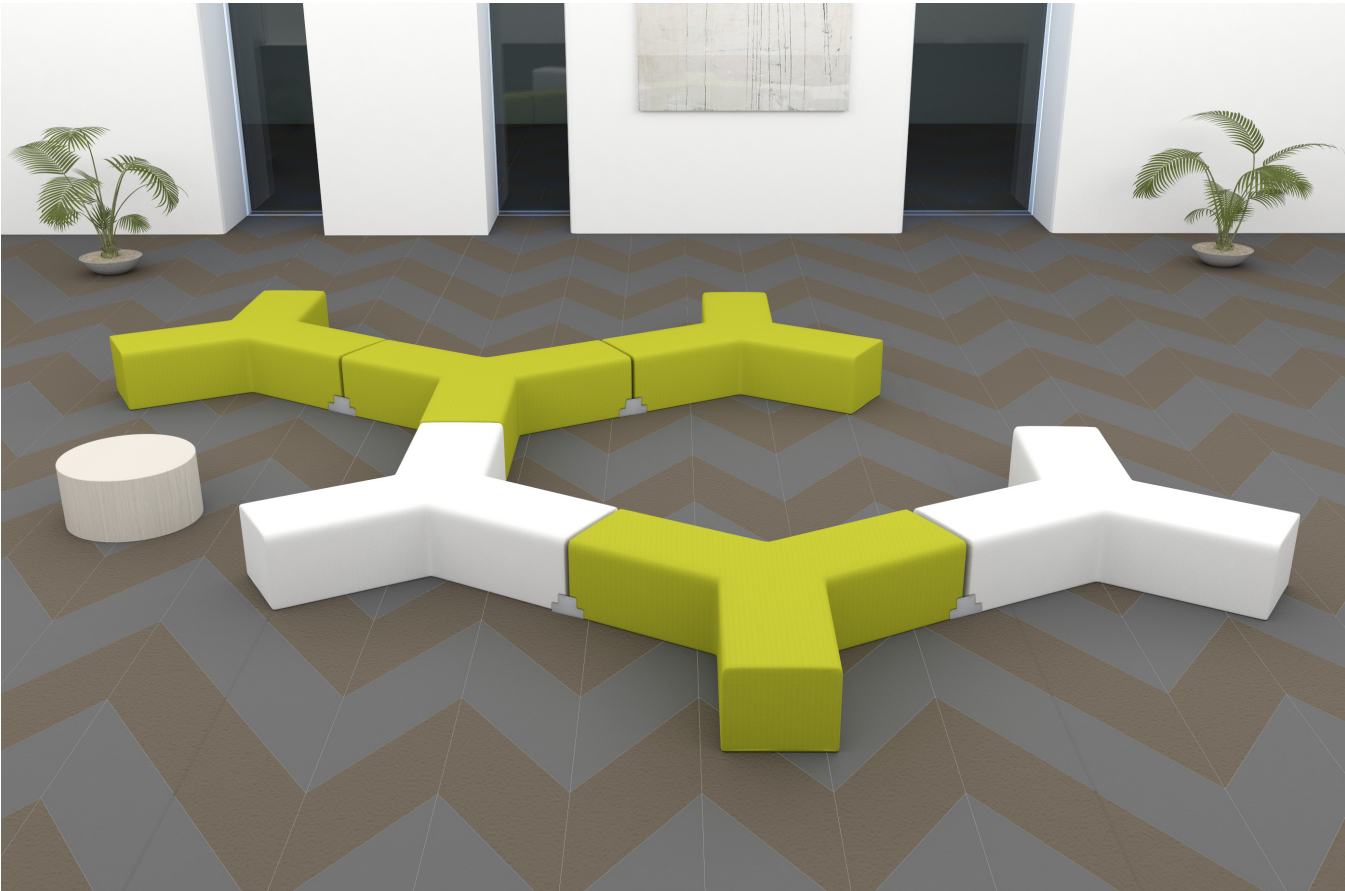

"Penta" includes 3 seat benches L-1 and L-2 Angle Units, Star Grande configuration and complementary Corsa occasional tables

STRAIGHT UNITS

two seat bench

three seat bench with tufting

STAR GRANDE

CONNOS

Star Grande

Star Grande accentuates any configuration and cluster seating both as a design centerpiece and functional seating

Collaborative cluster seating with Star Grande

"S" configuration made up of Connos Arc units with 30" round tables, background: 2 seat bench, 3 seat bench and L-I corner

ARC UNITS

30° arc

45° arc

60° arc

90° arc

END UNITS

upholstered end unit with laminate top

fully upholstered end unit

two laminate end unit

STAR

Connos Star (one-piece construction)

Connos cluster seating with decorative ganging including Connos Star Units and a 30" dia. round table

Cluster seating using 90° round corners