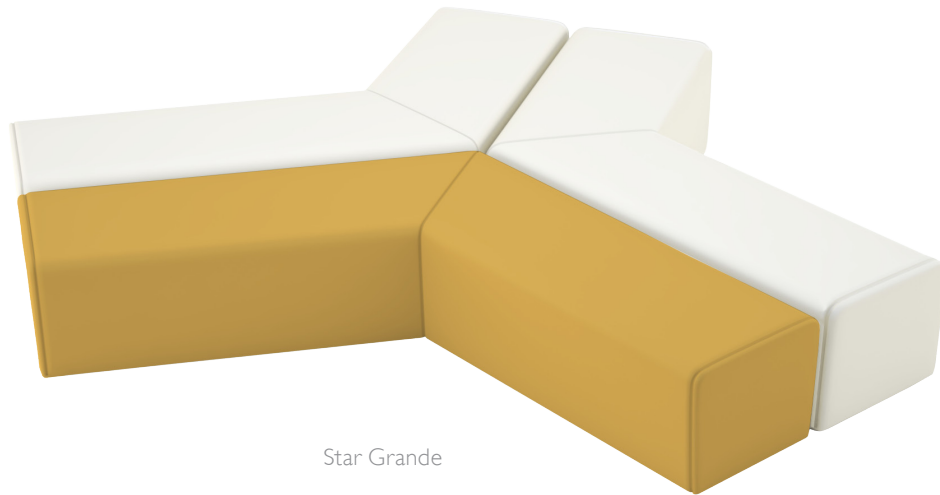

"Penta" includes 3 seat benches L-1 and L-2 Angle Units, Star Grande configuration and complementary Corsa occasional tables

STRAIGHT UNITS

two seat bench

three seat bench with tufting

STAR GRANDE

CONNOS

Star Grande

Star Grande accentuates any configuration and cluster seating both as a design centerpiece and functional seating

Collaborative cluster seating with Star Grande

"S" configuration made up of Connos Arc units with 30" round tables, background: 2 seat bench, 3 seat bench and L-I corner

ARC UNITS

30° arc

45° arc

60° arc

90° arc

END UNITS

upholstered end unit with laminate top

fully upholstered end unit

two laminate end unit

STAR

Connos Star (one-piece construction)

Connos cluster seating with decorative ganging including Connos Star Units and a 30" dia. round table

Cluster seating using 90° round corners