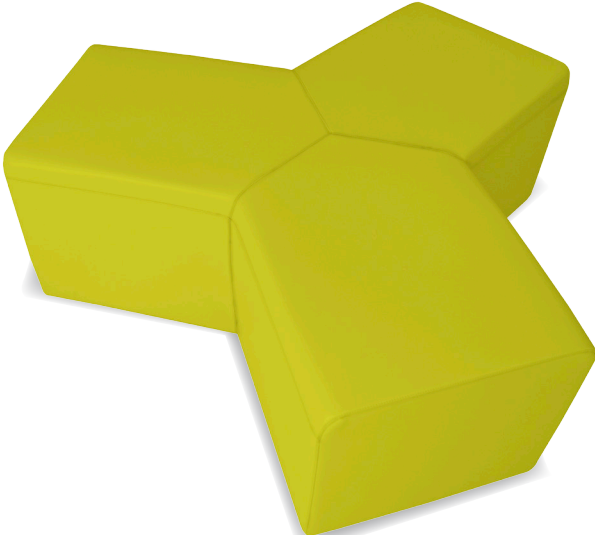

"Penta" includes 3 seat benches L-1 and L-2 Angle Units, Star Grande configuration and complementary Corsa occasional tables

STRAIGHT UNITS

two seat bench

three seat bench with tufting

STAR GRANDE

CONNOS

Star Grande

Star Grande accentuates any configuration and cluster seating both as a design centerpiece and functional seating

Collaborative cluster seating with Star Grande

"S" configuration made up of Connos Arc units with 30" round tables, background: 2 seat bench, 3 seat bench and L-I corner

ARC UNITS

30° arc

45° arc

60° arc

90° arc

END UNITS

upholstered end unit with laminate top

fully upholstered end unit

two laminate end unit

STAR

Connos Star (one-piece construction)

Connos cluster seating with decorative ganging including Connos Star Units and a 30" dia. round table

Cluster seating using 90° round corners