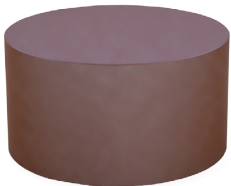

two laminate end unit

STAR

Connos Star (one-piece construction)

Connos cluster seating with decorative ganging including Connos Star Units and a 30" dia. round table

Cluster seating using 90° round corners

Honeycomb cluster seating with Connos Star

TABOURETS

mobile tabouret with vertical tablet arm

mobile tabouret with diagonal tablet arm

tabouret

2 two seat benches with open end online table

ROUND TABLES

24" dia. laminate

30" dia. upholstered

ONLINE TABLES

solid

open end

CONNOS

featured options:

ganging bracket
(decorative)

ganging bracket
(flat)

power/data/usb

1.75" dia. glides

3" casters

decorative ganging detail

flat ganging detail

diamond tufting

square tufting

Connos cluster seating features comfortable seating with a geometric layout. Each bench configuration can be extended at any time.