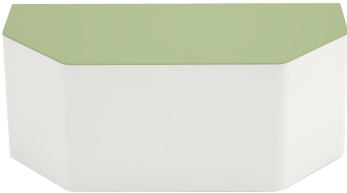

Star Grande accentuates any configuration and cluster seating both as a design centerpiece and functional seating

Collaborative cluster seating with Star Grande

"S" configuration made up of Connos Arc units with 30" round tables, background: 2 seat bench, 3 seat bench and L-I corner

ARC UNITS

30° arc

45° arc

60° arc

90° arc

END UNITS

upholstered end unit with laminate top

fully upholstered end unit

two laminate end unit

STAR

Connos Star (one-piece construction)

Connos cluster seating with decorative ganging including Connos Star Units and a 30" dia. round table

Cluster seating using 90° round corners