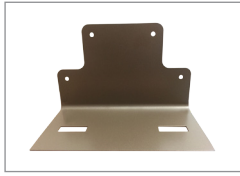

30" dia. upholstered

ONLINE TABLES

solid

open end

CONNOS

featured options:

ganging bracket
(decorative)

ganging bracket
(flat)

power/data/usb

1.75" dia. glides

3" casters

decorative ganging detail

flat ganging detail

diamond tufting

square tufting

Connos cluster seating features comfortable seating with a geometric layout. Each bench configuration can be extended at any time.