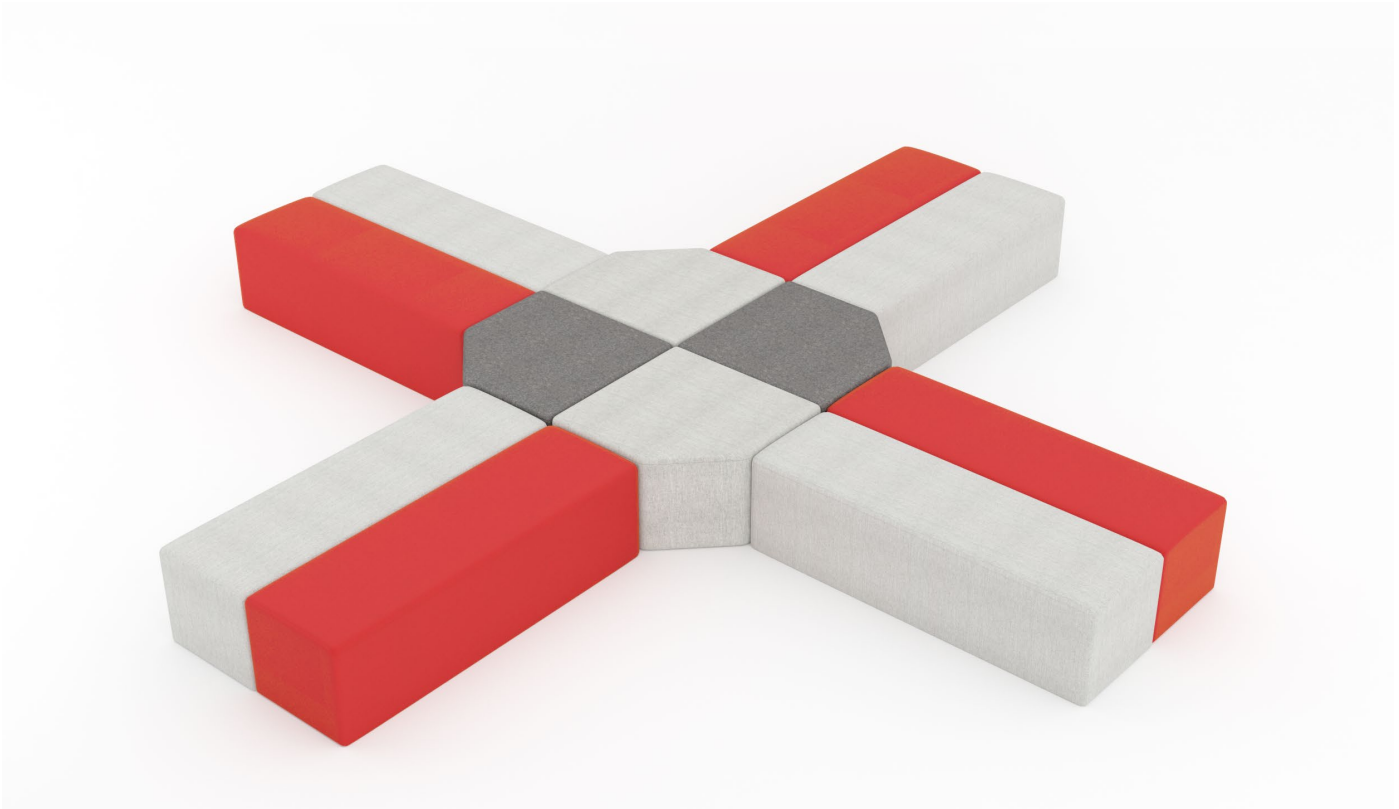

STAR GRANDE

Star Grande

Star Grande accentuates any configuration and cluster seating both as a design centerpiece and functional seating

Collaborative cluster seating with Star Grande

"S" configuration made up of Connos Arc units with 30" round tables, background: 2 seat bench, 3 seat bench and L-I corner

two laminate end unit

STAR

Connos Star
(one-piece construction)

Connos Star Units

Cluster seating using 90° round corners

Connos straight and corner configuration

TABOURETS

mobile tabouret
with vertical tablet arm

mobile tabouret
with diagonal tablet arm

tabouret

2 two seat benches with open end online table

ROUND TABLES

24" dia. laminate

30" dia. upholstered

ONLINE TABLES

solid

decorative ganging detail

flat ganging detail

diamond tufting

square tufting

Connos cluster seating features comfortable seating with a geometric layout. Each bench configuration can be extended at any time.