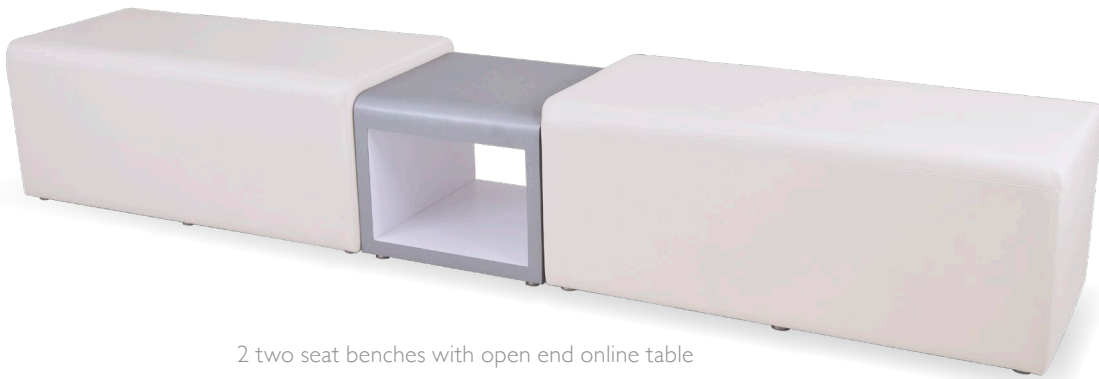

CONNOS

ERG
INTERNATIONAL

"Penta" includes 3 seat benches L-1 and L-2 Angle Units, Star Grande configuration and complementary Corsa occasional tables

STRAIGHT UNITS

two seat bench

three seat bench with tufting

STAR GRANDE

Star Grande

Star Grande accentuates any configuration and cluster seating both as a design centerpiece and functional seating

Collaborative cluster seating with Star Grande

"S" configuration made up of Connos Arc units with 30" round tables, background: 2 seat bench, 3 seat bench and L-I corner

two laminate end unit

STAR

Connos Star
(one-piece construction)

Connos Star Units

Cluster seating using 90° round corners

Connos straight and corner configuration

TABOURETS

mobile tabouret
with vertical tablet arm

mobile tabouret
with diagonal tablet arm

tabouret

2 two seat benches with open end online table

ROUND TABLES

24" dia. laminate

30" dia. upholstered

ONLINE TABLES

solid