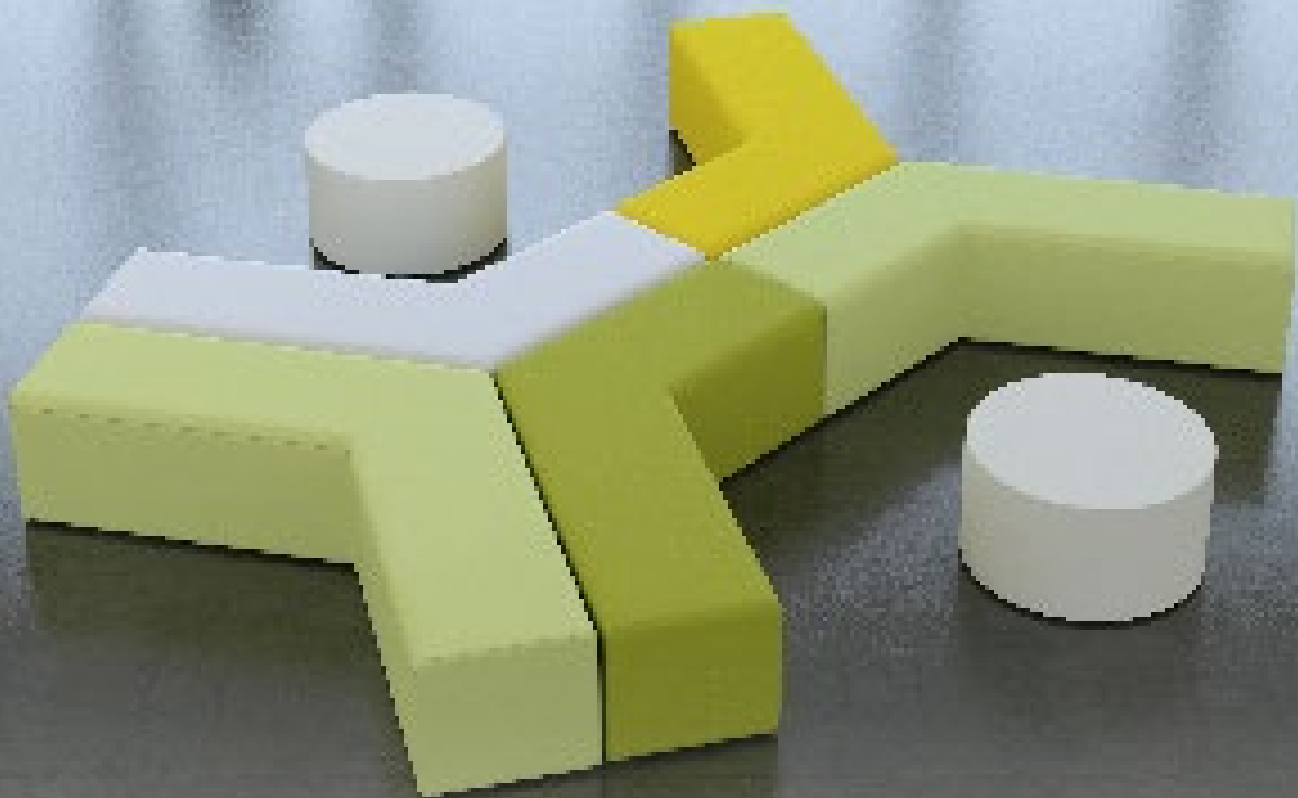

CONNOS

ERG
INTERNATIONAL

"Penta" includes 3 seat benches L-1 and L-2 Angle Units, Star Grande configuration and complementary Corsa occasional tables

STRAIGHT UNITS

two seat bench

three seat bench with tufting

STAR GRANDE

Star Grande

Star Grande accentuates any configuration and cluster seating both as a design centerpiece and functional seating

Collaborative cluster seating with Star Grande

"S" configuration made up of Connos Arc units with 30" round tables, background: 2 seat bench, 3 seat bench and L-I corner

two laminate end unit

STAR

Connos Star
(one-piece construction)

Connos Star Units

Cluster seating using 90° round corners

Connos straight and corner configuration

TABOURETS

mobile tabouret
with vertical tablet arm

decorative ganging detail

flat ganging detail

diamond tufting

square tufting

Connos cluster seating features comfortable seating with a geometric layout. Each bench configuration can be extended at any time.