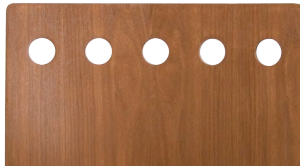

DEKKO

BACK DESIGN OPTIONS

solid

round

square

rectilinear

solid demi back bar stool / chrome frame option / hi-def walnut veneer

FRAME SELECTIONS

arm chair / angle arms / square cutout option

sled base

bar stool / upholstered insert and square cutout options

side chair / upholstered insert and square cutout options

side chair / LPS dual laminate option

Dekko sled base chairs and counter stools / Brandon cafe tables / Napoli banquettes

DEKKO

The Dekko features a welded 3/4" dia. steel tube frame with a veneer over Beech wood shell.

shell options:

laser engraving

back cutouts

upholstered seat insert

two-tone stain

LPS

DOC

frame options:

polished chrome

custom options: