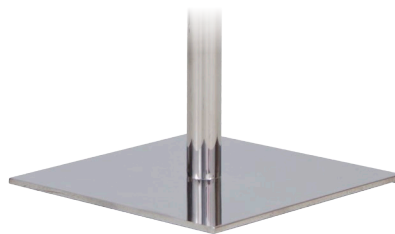

DIXON

Dixon occasional tables and Edge sled base chairs

## THREE BASE SHAPES

almost square

square

round

knife edge detail

almost square base laptop table /  
solid surface top with exposed knife edge

## TWO HEIGHTS

Dixon is available in two heights: occasional (18") and laptop (26")

square occasional table

round laptop table

solid surface

Dixon Series features a polished chrome column and base available in three shapes. Dixon is available in **two heights**, occasional (18") and laptop (26").

square base  
16" square

h 18" or 26"