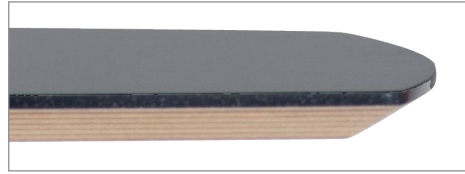

## THREE BASE SHAPES

almost square

square

round

knife edge detail

almost square base laptop table /  
solid surface top with exposed knife edge

## TWO HEIGHTS

Dixon is available in two heights: occasional (18") and laptop (26")

square occasional table

round laptop table

solid surface

Dixon Series features a polished chrome column and base available in three shapes. Dixon is available in **two heights**, occasional (18") and laptop (26").

square base  
16" square

h 18" or 26"