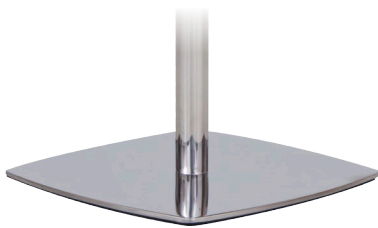

DIXON

Dixon occasional tables and Edge sled base chairs

## THREE BASE SHAPES

almost square

square

round

knife edge detail

almost square base laptop table /  
solid surface top with exposed knife edge

## TWO HEIGHTS

Dixon is available in two heights: occasional (18") and laptop (26")

square occasional table

round laptop table

solid surface

Dixon Series features a polished chrome column and base available in three shapes. Dixon is available in **two heights**, occasional (18") and laptop (26").

square base  
16" square

h 18" or 26"