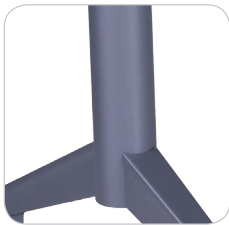

# DRAKE

TT-leg Conference Table

X-base

T-leg

Hex

Mobile Whiteboard

TT-leg

Y-base

4-column

Podium w/ Modesty

Standard Round Column

Optional Oval Column

Economy Podium