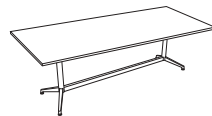

DRAKE

ERG
INTERNATIONAL

DRAKE A simple collection of tables that can be versatile in any classroom, cafe or multi-use room. This series includes square, round and rectangular tables that nest and also includes a teacher's desk, mobile whiteboard and podiums.

Drake café tables and Foray chairs and stools

Drake training tables and teacher desk with Rewind chairs

MOBILE PODIUMS AND WHITEBOARD

DRAKE

TT-leg Conference Table

X-base

T-leg

Hex

TT-leg

Y-base

4-column

Mobile Whiteboard

Podium w/ Modesty

Economy Podium

Standard
Round Column

Optional
Oval Column