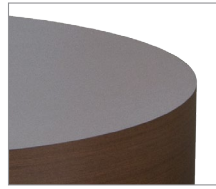

DUNCAN

DUNCAN

featured options:

polished chrome legs

power / data

two laminates

coffee table

end table / power option

Duncan tables feature laminate top and sides supported by tapered-triangular metal legs in your choice of powder coat colors or optional polished chrome.

Duncan rectangle coffee table
d 24" w 42" or 60" h 18"

Duncan round table
dia. 18", 24", 30" or 36" h 18"

Duncan square coffee table
30" x 30" or 36" x 36" sq. h 18"

Duncan rectangle end table
d 14" w 26" h 18"
d 18" w 18" h 18"

We're Green

Our wood products are produced from well managed forests, certified sources of recycled materials and water-based finishes.