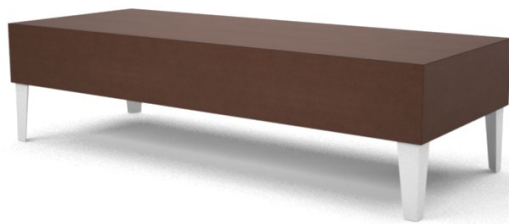

DUNCAN

DUNCAN

featured options:

polished chrome legs

power / data

two laminates

coffee table

end table / power option

Duncan tables feature laminate top and sides supported by tapered-triangular metal legs in your choice of powder coat colors or optional polished chrome.

Duncan rectangle coffee table
d 24" w 42" or 60" h 18"

Duncan round table
dia. 18", 24", 30" or 36" h 18"

Duncan square coffee table
30" x 30" or 36" x 36" sq. h 18"

Duncan rectangle end table
d 14" w 26" h 18"
d 18" w 18" h 18"

We're Green

Our wood products are produced from well managed forests, certified sources of recycled materials and water-based finishes.