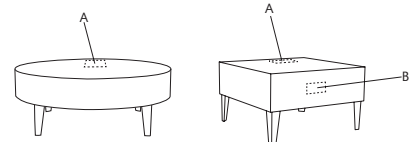

OPTIONS

Add upcharge to list price and code to model number

2LC	2 Color Laminate option	$125
PC	Polished Chrome Legs	$35 per leg

WOD	Wood Legs	$24 each