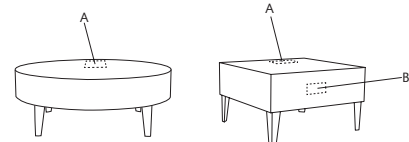

MODEL / DESCRIPTION / LIST PRICING

DUNCAN / MALIBU OCCASIONAL TABLES

	Model Number	Model Description	Table Top Size	Legs	Table Height	Table Shape	Shipping Weight.	LAMINATE	VENEER
	DUN18D	Occasional	18" dia.	4 legs	18"	round	38 lbs.	$1282	$1374
	DUN18S	Occasional	18" x 18" sq.	4 legs	18"	square	48 lbs.	$1373	$1511
	DUN1426	Occasional	14" x 26" rect.	4 legs	18"	rectangle	48 lbs.	$1488	$1637
	DUN24D	Occasional	24" dia.	4 legs	18"	round	42 lbs.	$1482	$1891
	DUN30D	Occasional	30" dia.	4 legs	18"	round	45 lbs.	$1597	$1940
	DUN36D	Occasional	36" dia.	4 legs	18"	round	56 lbs.	$1809	$1967
	DUN30S	Occasional	30" x 30" sq.	4 legs	18"	square	62 lbs.	$1591	$1729
	DUN36S	Occasional	36" x 36" sq.	4 legs	18"	square	70 lbs.	$1654	$1793
	DUN20W	Occasional	20° wedge	4 legs	18"	wedge	70 lbs.	$1951	$2245

Please specify placement of electrical box for upholstered units or occasional tables
On rectangular coffee tables, please specify electrical placement on long side or short side