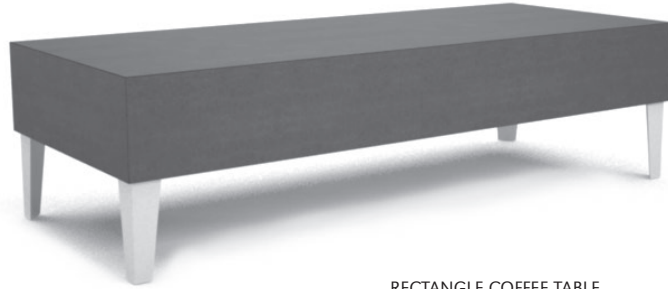

	Model Number	Model Description	Table Top Size	Legs	Table Height	Table Shape	Shipping Weight.	LAMINATE	VENEER
	DUN18D	Occasional	18" dia.	4 legs	18"	round	38 lbs.	\$1282	\$1374
	DUN18S	Occasional	18" x 18" sq.	4 legs	18"	square	48 lbs.	\$1373	\$1511
	DUN1426	Occasional	14" x 26" rect.	4 legs	18"	rectangle	48 lbs.	\$1488	\$1637
	DUN24D	Occasional	24" dia.	4 legs	18"	round	42 lbs.	\$1482	\$1891
	DUN30D	Occasional	30" dia.	4 legs	18"	round	45 lbs.	\$1597	\$1940
	DUN36D	Occasional	36" dia.	4 legs	18"	round	56 lbs.	\$1809	\$1967
	DUN30S	Occasional	30" x 30" sq.	4 legs	18"	square	62 lbs.	\$1591	\$1729
	DUN36S	Occasional	36" x 36" sq.	4 legs	18"	square	70 lbs.	\$1654	\$1793
	DUN20W	Occasional	20° wedge	4 legs	18"	wedge	70 lbs.	\$1951	\$2245

Please specify placement of electrical box for upholstered units or occasional tables
On rectangular coffee tables, please specify electrical placement on long side or short side

OPTIONS

Add upcharge to list price and code to model number

2LC	2 Color Laminate option	\$125
PC	Polished Chrome Legs	\$35 per leg

WOD	Wood Legs	\$24 each
-----	-----------	-----------

RECTANGLE COFFEE TABLE

MODEL / DESCRIPTION / LIST PRICING

DUNCAN / MALIBU OCCASIONAL TABLES

	Model Number	Model Description	Table Top Size	Legs	Table Height	Table Shape	Shipping Weight.	LAMINATE	VENEER
	DUN2442	Occasional	24" x 42"	4 legs	18"	rectangle	47 lbs.	\$1555	\$1633
	DUN2460	Occasional	24" x 60"	4 legs	18"	rectangle	52 lbs.	\$1795	\$1885
	DUN3042	Occasional	30" x 42"	4 legs	18"	rectangle	57 lbs.	\$1957	\$2055
	DUN3060	Occasional	30" x 60"	4 legs	18"	rectangle	65 lbs.	\$2036	\$2136