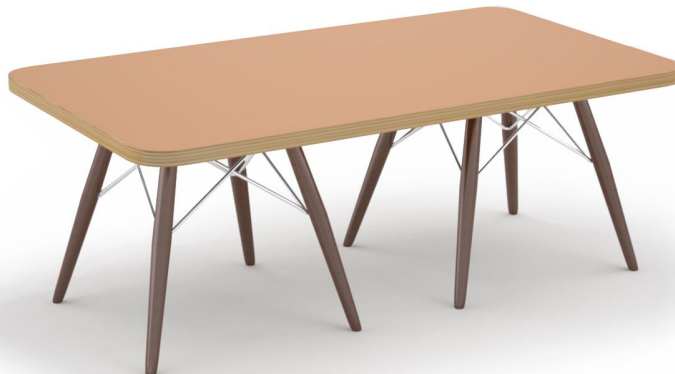

ELLIOT COLLECTION

METAL LEG CHAIRS

side chair

bar stool profile

bar stool / seat insert

8 PLASTIC SHELL COLORS

black

medium gray

tabouret - 18" height

THREE SEAT SHAPES

round

square

elongated

CAFE TABLES

Elliot cafe table with wood leg chairs

Elliot bar height table and stools

OCCASIONAL TABLES

ELLIOT

Elliot occasional tables with Franky Slim lounges

round

square

rectangular

Elliot chairs and bar stools feature a contoured polypropylene shell featuring a vertical grooved back design and two clean outs on the seat. Elliot offers both polished chrome metal frame or two versions of tapered hard wood legs. Elliot chairs can be ordered with an upholstered seat insert or a fully upholstered shell. The fully upholstered version does not have the clean outs.

side chair
d 19" w 18" h 31"

bar stool
d 20.75" w 19" h 43"

tapered wood legs / metal grid
d 19" w 18" h 30.5"

bar stool tapered wood legs / metal grid
d 19" w 19" h 41"

backless bar stool
d 19" w 19" h 30"