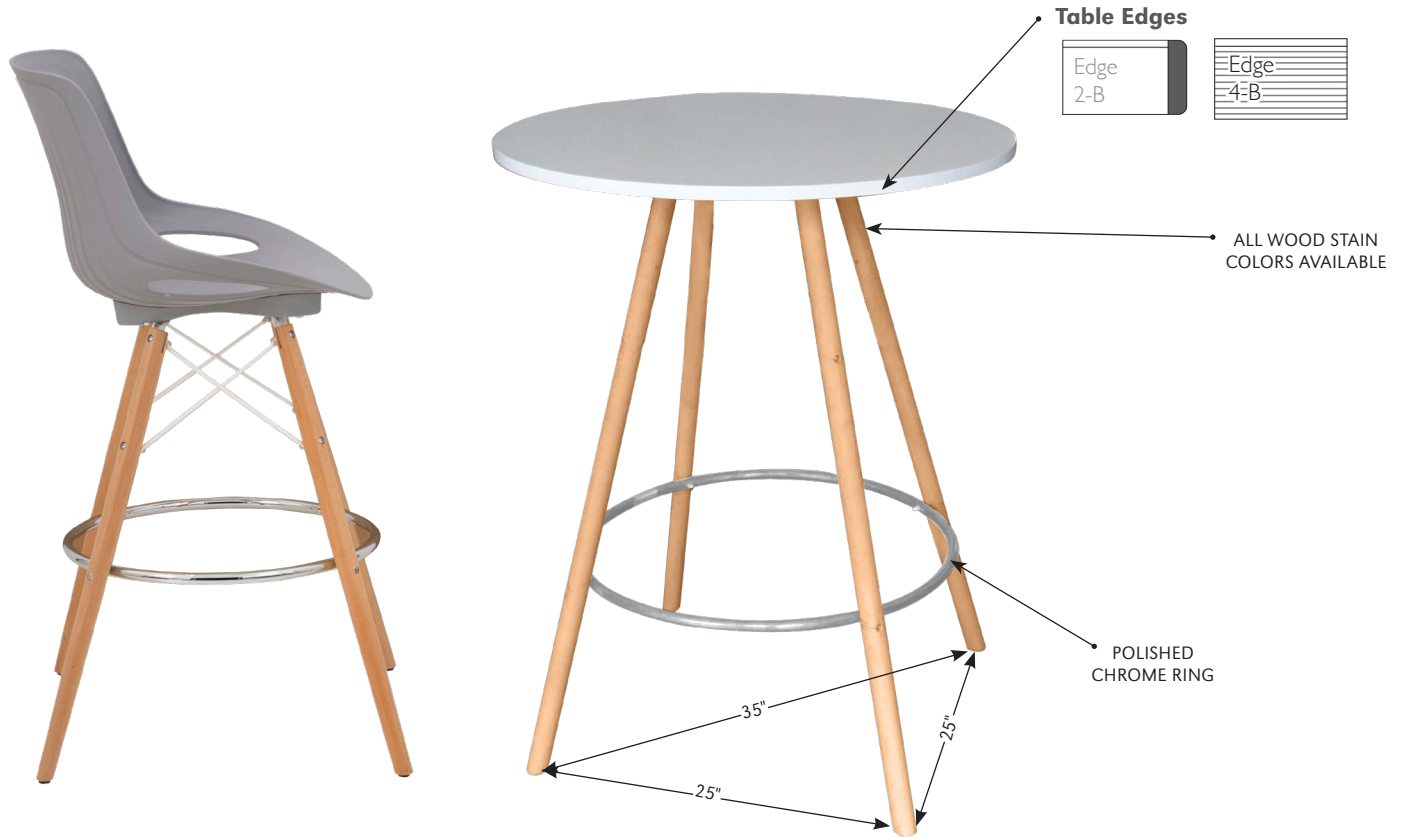

**MODEL / DESCRIPTION / LIST PRICING**

**ELLIOT/FORAY BAR HEIGHT TABLES | ROUND**

Model Number	Table Top Size	Shpg. Wght.	Base Spread	LAMINATE TOP		VENEER TOP
				GRP 2B/3A	GRP 4B	GRP 8G
ELLH24D	24" Dia.	32 lbs.	25"x25"	\$819	\$1126	\$1238
ELLH30D	30" Dia.	40 lbs.	25"x25"	\$1061	\$1261	\$1371

**ELLIOT/FORAY BAR HEIGHT TABLES | SQUARE**

Model Number	Table Top Size	Shpg. Wght.	Base Spread	LAMINATE TOP		VENEER TOP
				GRP 2B/3A	GRP 4B	GRP 8G
ELLH24S	24" Sq.	32 lbs.	25"x25"	\$908	\$1158	\$1273
ELLH30S	30" Sq.	40 lbs.	25"x25"	\$990	\$1324	\$1413

NOTE: BAR HEIGHT TABLE HEIGHT = 40"

**OPTIONS**

Add upcharge to list price and code to model number

ULW	Ultra Lightweight Top	\$190	RAD	3" Radius Corners for 3MM Edge	\$200 per table
-----	-----------------------	-------	-----	--------------------------------	-----------------