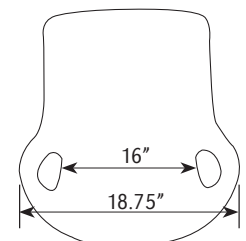

CHAIRS	WEIGHT LIMIT
Metal Legs	250 lbs.
Wood Legs	250 lbs.

SEAT DIMENSIONS

DIMENSIONS	4-Leg
Seat Width:	16"
Seat Depth:	16"
Seat Height:	18"
Back Height:	31"
Overall Width:	18"
Overall Depth:	19"
Qty./Wt. per carton:	2 ea./48 lbs.