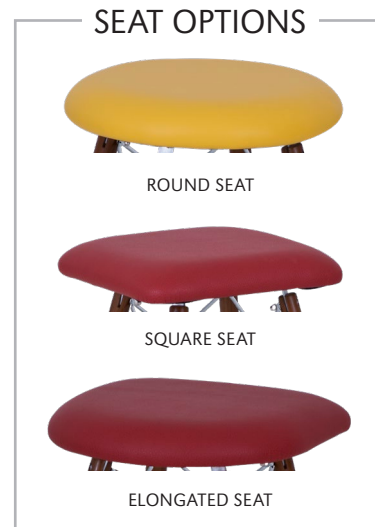

Note: Due to paint scuffing ERG does not recommend foot ring to be painted.