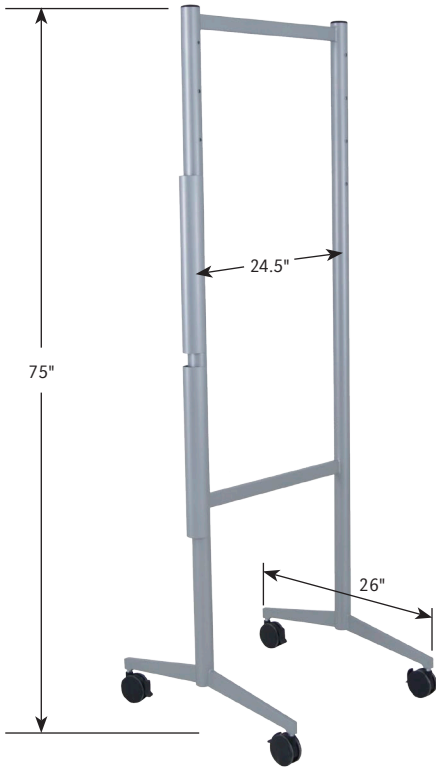

**FLIGHT TV / MONITOR STAND**

Complement and save space in any classroom or training area with the sleek Flight Mobile TV/Monitor Stand. The frame is constructed with 2" steel tubing and finished in any of our powder coat colors. 3" mobile casters are included.

FLIGHT TV / MONITOR STAND

UNIVERSAL TV MOUNT INSERTS

DIMENSIONS	TV / Monitor Stand
Overall Width:	24.5"
Overall Height:	75"
Base Spread:	26"
Qty./Wt. per carton:	1 ea./40 lbs.

**FTS 100** Flight TV/Monitor Stand

3" Casters Included

**\$874**

BRIO FLIP CHAIRS, FLIGHT TRAINING TABLES AND TV STAND