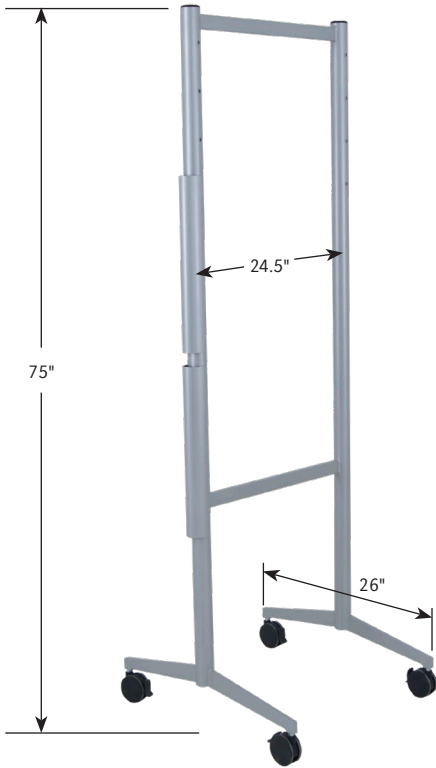

**FLIGHT TV / MONITOR STAND**

Complement and save space in any classroom or training area with the sleek Flight Mobile TV/Monitor Stand. The frame is constructed with 2" steel tubing and finished in any of our powder coat colors. 3" mobile casters are included.

FLIGHT TV / MONITOR STAND

UNIVERSAL TV MOUNT INSERTS

DIMENSIONS	TV / Monitor Stand
Overall Width:	24.5"
Overall Height:	75"
Base Spread:	26"
Qty./Wt. per carton:	1 ea./40 lbs.

**FTS 100** Flight TV/Monitor Stand  
3" Casters Included  
**\$953**

BRIO FLIP CHAIRS, FLIGHT TRAINING TABLES AND TV STAND