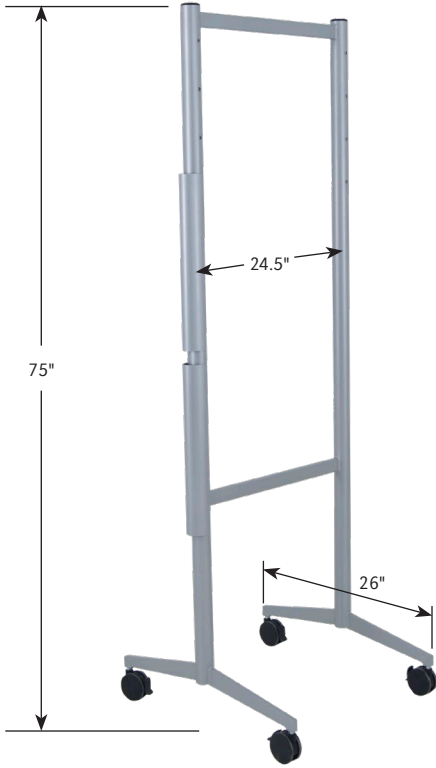

**FLIGHT TV / MONITOR STAND**

Complement and save space in any classroom or training area with the sleek Flight Mobile TV/Monitor Stand. The frame is constructed with 2" steel tubing and finished in any of our powder coat colors. 3" mobile casters are included.

Note: Max TV Size 40"

UNIVERSAL TV MOUNT INSERTS

DIMENSIONS	TV / Monitor Stand
Overall Width:	24.5"
Overall Height:	75"
Base Spread:	26"
Qty./Wt. per carton:	1 ea./40 lbs.

**FTS 100** Flight TV/Monitor Stand

3" Casters Included  
**\$953**

FLIGHT TV / MONITOR STAND

BRIO FLIP CHAIRS, FLIGHT TRAINING TABLES AND TV STAND