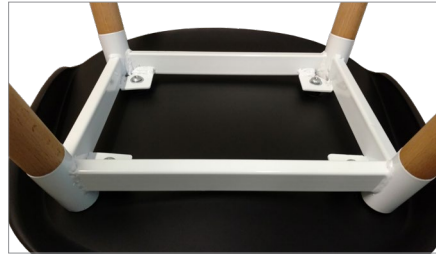

DIMENSIONS	Café Chair
Inside Width:	18"
Seat Height:	18"
Overall Depth:	22"
Overall Width:	21"
Overall Height:	31"
Qty./Wt. per carton:	1 ea./14 lbs.

NEW WELDED METAL LEG BRACKET

CAFÉ CHAIR W/WOOD BOLD LEGS