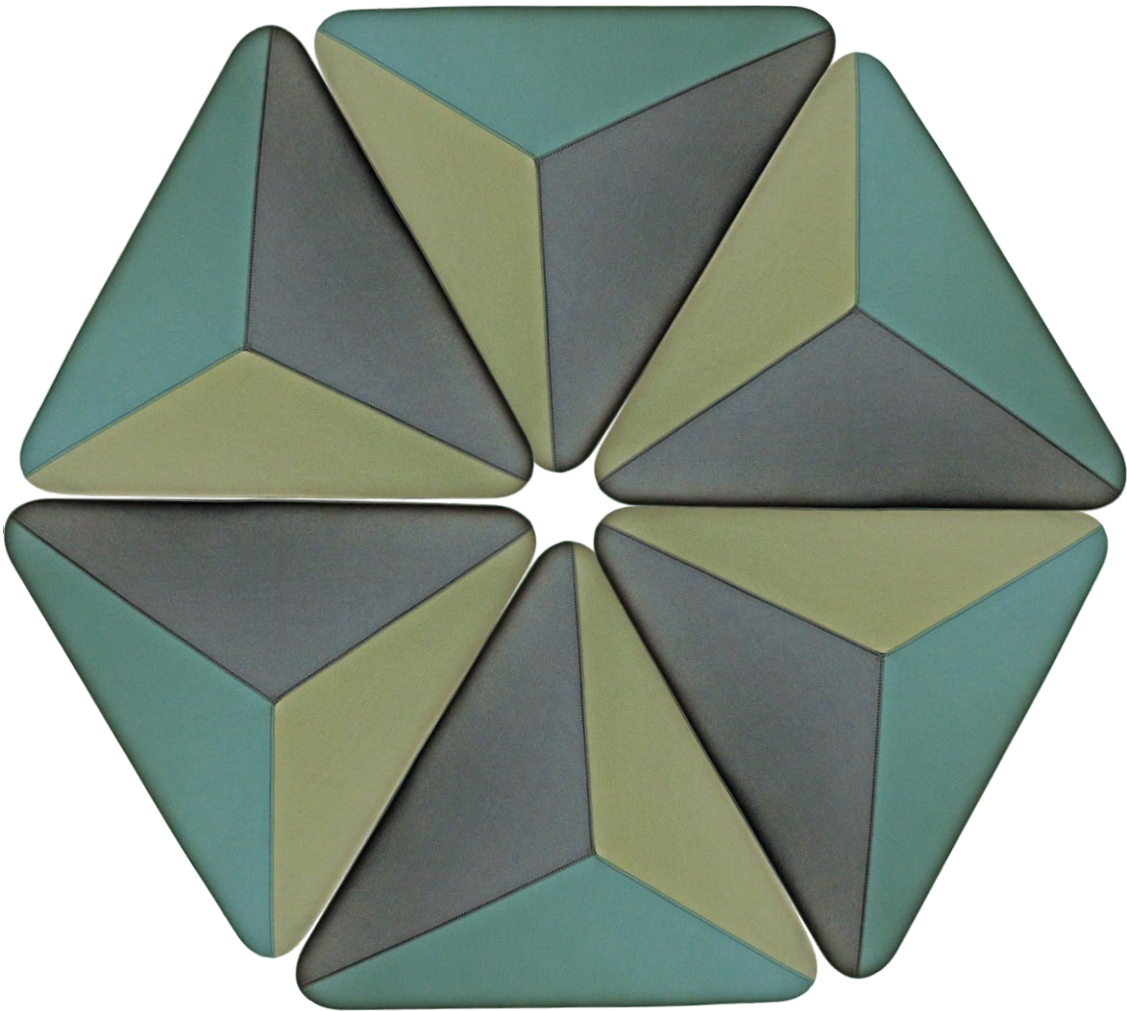

GEOMETRA TABLE

GEOMETRA TABLE

square table / laminate top

featured option:

solid wood legs

surface options:

laminate

wood veneer

stone

chroma

solid surface

The Geometra features fully upholstered or laminated sides over a hardwood multi-ply frame with nylon legs.

circle table
24", 30" or 36" dia. h 18"

triangle table
d 29" w 29" h 18"

square table
24" or 29" sq. h 18"

We're Green

Our wood products are produced from well managed forests, certified sources of recycled materials and water-based finishes.

Phase I and Phase II compliant. Products are manufactured using water-based adhesives.

ERG furniture contributes to LEED points.

GEOMETRA

circle

triangle

square

complementary product:

Geometra tables

The Geometra is fully upholstered over a hardwood multi-ply frame.