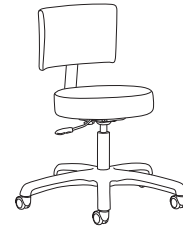

# LIBRA

medium back swivel stool / arched chrome base

medium back swivel stool / polished aluminum base

demi back swivel stool / arched chrome base

demi back swivel stool / polished aluminum base / high-chair kit

# LIBRA

The Libra 360° swivel stool features a fully upholstered high density foam seat. on a pneumatic adjustable height five-star base with casters. Five-star base is available in two designs. Backs available in demi-back or medium-back sizes.

1835

1834

1835-D

1834-D

1835-M

1834-M

featured options:

high chair kit

polished aluminum base  
and casters

glides