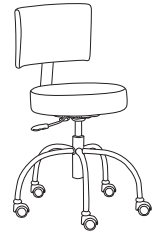

# LIBRA

medium back swivel stool / arched chrome base

medium back swivel stool / polished aluminum base

demi back swivel stool / arched chrome base

demi back swivel stool / polished aluminum base / high-chair kit

# LIBRA

The Libra 360° swivel stool features a fully upholstered high density foam seat. on a pneumatic adjustable height five-star base with casters. Five-star base is available in two designs. Backs available in demi-back or medium-back sizes.

1835

1834

1835-D

1834-D

1835-M

1834-M

featured options:

high chair kit

polished aluminum base  
and casters

glides