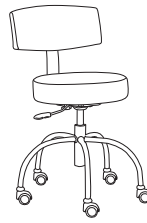

# LIBRA

medium back swivel stool / arched chrome base

medium back swivel stool / polished aluminum base

demi back swivel stool / arched chrome base

demi back swivel stool / polished aluminum base / high-chair kit

# LIBRA

The Libra 360° swivel stool features a fully upholstered high density foam seat. on a pneumatic adjustable height five-star base with casters. Five-star base is available in two designs. Backs available in demi-back or medium-back sizes.

1835

1834

1835-D

1834-D

1835-M

1834-M

featured options:

high chair kit

polished aluminum base  
and casters

glides