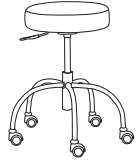

LIBRA

The Libra 360° swivel stool features a fully upholstered high density foam seat. on a pneumatic adjustable height five-star base with casters. Five-star base is available in two designs. Backs available in demi-back or medium-back sizes.

1834

featured options: