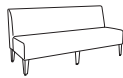

MALIBU

ERG
INTERNATIONAL

cleanout option

back to back

back to back with panel

optional shelving

- Cafeteria →
- Check in →
- Ambulatory →
- Garden →
- Chapel →

straight arms with optional laminate surround

quad arms

slope arms

ottoman

MALIBU

The Malibu series is a sleek design of clean lines and with tapered triangular metal or wood legs, in your choice of chrome, powder coat or the wood finishes. It features multi-ply hardwood frame with high resiliency graded block foam. This broad series offers banquettes, modular, lounge, benches and ottomans. Great for lobbies, corporate areas and any open space that needs versatility, comfort and style.

BANQUETTE

8500

8502

8504

8500-B

8502-B

8504-B

MODULAR