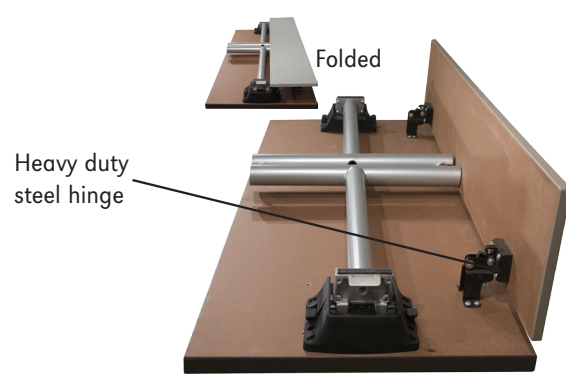

FIXED METAL MODESTY PANEL

Modesty Panels are 9" wide by 48", 60" or 72" in length. Panels attach to underside of table tops with machine screws (no wood screws are used). These stylish metal panels are available in all of our standard powder coat finish colors to complement your space.

MODESTY PANEL | LAMINATE

Model Number	Panel Size	Shpg. Wght	GRP 2	GRP 3	GRP 4
RMP36	8" X 36"	32	\$205	\$245	\$287
RMP42	8" X 42"	38	\$234	\$278	\$326
RMP48	8" X 48"	42	\$291	\$348	\$411
RMP60	8" X 60"	47	\$321	\$381	\$452
RMP72	8" X 72"	49	\$373	\$446	\$528
RMP84	8" X 84"	54	\$434	\$538	\$638
RMP96	8" X 96"	59	\$448	\$558	\$660

LAMINATE PANEL EDGES

FLIP-TOP MESH MODESTY PANEL

Flip Modesty Panels are 10" with a 7" wide mesh cable pocket with Velcro closing strips. Available in 48", 60" or 72" lengths. Flip Modesty Panels are typically used on the Brandon Series folding tables. Panels swing freely and are secured to bottom of table top with clamps. Black is the only color available on mesh flip modesty panels