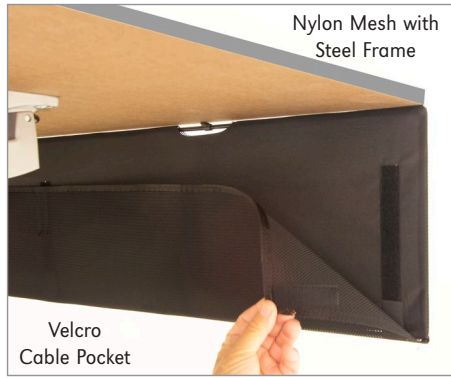

FIXED METAL MODESTY PANEL

Modesty Panels are 9" wide by 48", 60" or 72" in length. Panels attach to underside of table tops with machine screws (no wood screws are used). These stylish metal panels are available in all of our standard powder coat finish colors to complement your space.

NOTE: When using power/data with the metal modesty panel, the power unit will be set back at least 5" from the panel side table edge.

MODEL / DESCRIPTION / LIST PRICING

MODESTY PANEL | PERFORATED METAL

Model Number	Panel Size	Shpg. Wght	Perforated Pattern
MMP48	9" X 48"	8	\$240
MMP60	9" X 60"	9	\$276
MMP72	9" X 72"	10	\$318

MODESTY PANEL | LAMINATE

Model Number	Panel Size	Shpg. Wght	GRP 2	GRP 3	GRP 4
RMP36	8" X 36"	32	\$205	\$245	\$287
RMP42	8" X 42"	38	\$234	\$278	\$326
RMP48	8" X 48"	42	\$291	\$348	\$411
RMP60	8" X 60"	47	\$321	\$381	\$452
RMP72	8" X 72"	49	\$373	\$446	\$528
RMP84	8" X 84"	54	\$434	\$538	\$638
RMP96	8" X 96"	59	\$448	\$558	\$660

LAMINATE PANEL EDGES

FLIP-TOP MESH MODESTY PANEL

Flip Modesty Panels are 10" with a 7" wide mesh cable pocket with Velcro closing strips. Available in 48", 60" or 72" lengths. Flip Modesty Panels are typically used on the Brandon Series folding tables. Panels swing freely and are secured to bottom of table top with clamps. Black is the only color available on mesh flip modesty panels