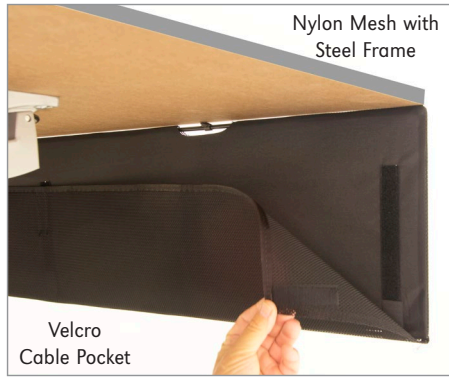

FIXED METAL MODESTY PANEL

Modesty Panels are 9" wide by 48", 60" or 72" in length. Panels attach to underside of table tops with machine screws (no wood screws are used). These stylish metal panels are available in all of our standard powder coat finish colors to complement your space.

NOTE: When using power/data with the metal modesty panel, the power unit will be set back at least 5" from the panel side table edge.

MODEL / DESCRIPTION / LIST PRICING

MODESTY PANEL | PERFORATED METAL

Model Number	Panel Size	Shpg. Wght	Perforated Pattern
MMP48	9" X 48"	8	\$262
MMP60	9" X 60"	9	\$301
MMP72	9" X 72"	10	\$347

MODESTY PANEL | LAMINATE

Model Number	Panel Size	Shpg. Wght	GRP 2	GRP 3	GRP 4
RMP36	8" X 36"	32	\$223	\$267	\$313
RMP42	8" X 42"	38	\$255	\$303	\$355
RMP48	8" X 48"	42	\$317	\$379	\$448
RMP60	8" X 60"	47	\$350	\$415	\$493
RMP72	8" X 72"	49	\$407	\$486	\$576
RMP84	8" X 84"	54	\$473	\$586	\$695
RMP96	8" X 96"	59	\$488	\$608	\$719

LAMINATE PANEL EDGES

FLIP-TOP MESH MODESTY PANEL

Flip Modesty Panels are 10" with a 7" wide mesh cable pocket with Velcro closing strips. Available in 48", 60" or 72" lengths. Flip Modesty Panels are typically used on the Brandon Series folding tables. Panels swing freely and are secured to bottom of table top with clamps. Black is the only color available on mesh flip modesty panels