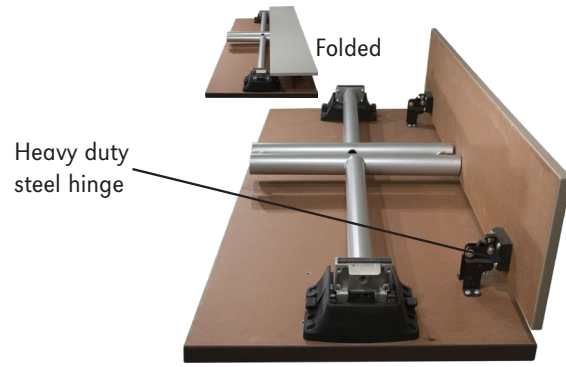

MODESTY PANEL | LAMINATE

Model Number	Panel Size	Shpg. Wght	GRP 2	GRP 3	GRP 4
RMP36	8" X 36"	32	\$223	\$267	\$313
RMP42	8" X 42"	38	\$255	\$303	\$355
RMP48	8" X 48"	42	\$317	\$379	\$448
RMP60	8" X 60"	47	\$350	\$415	\$493
RMP72	8" X 72"	49	\$407	\$486	\$576
RMP84	8" X 84"	54	\$473	\$586	\$695
RMP96	8" X 96"	59	\$488	\$608	\$719

LAMINATE PANEL EDGES

FLIP-TOP MESH MODESTY PANEL

Flip Modesty Panels are 10" with a 7" wide mesh cable pocket with Velcro closing strips. Available in 48", 60" or 72" lengths. Flip Modesty Panels are typically used on the Brandon Series folding tables. Panels swing freely and are secured to bottom of table top with clamps. Black is the only color available on mesh flip modesty panels