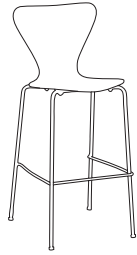

# MYLO

demi back bar stool /  
upholstered seat insert

bar stool

side chair / cut out option

side chair / LPS dual laminate option

# MYLO

Mylo features a polished chrome, 5/8" diameter steel tube frame with a contoured one-piece multi-ply Beech wood shell.

side chair

bar stool

demi back bar stool

featured options:

tall back hand grip

demi back hand grip