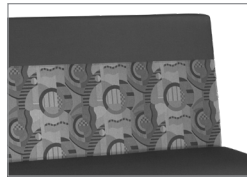

NAPOLI

ERG
INTERNATIONAL

NAPOLI

The Napoli Banquette series has several standard upholstery designs and includes a table series. Seats and backs can be upholstered with matching fabrics, or choose an optional two tone or vinyl and fabric combination to match any color scheme. Napoli Series is an ERG special economically priced offering from ERG. Bases include X-base and T-base.

straight banquette

rectangular café table

featured options:

privacy panel

split fabric design

V fabric design

BANQUETTE

straight unit