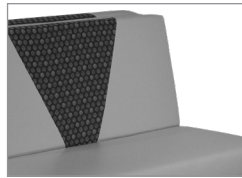

straight banquette

rectangular café table

featured options:

privacy panel

split fabric design

V fabric design

BANQUETTE

straight unit

back to back unit

TABLE

x-base café table

t-leg café table

ERG
INTERNATIONAL

www.ERGinternational.com