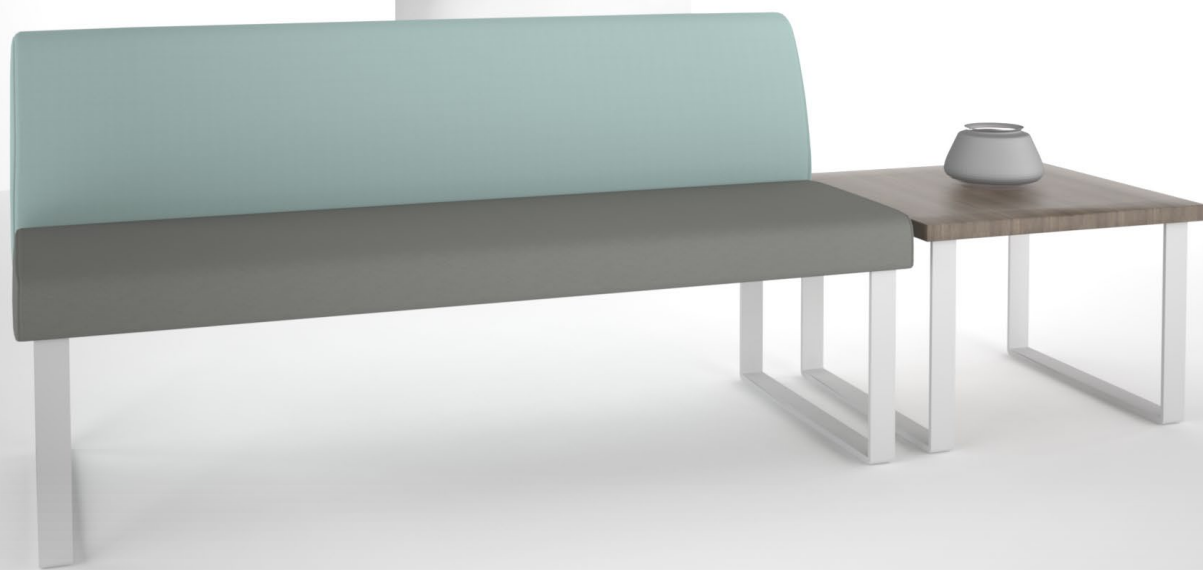

NEWPORT

custom back-to-back and occasional table

90° curve / acrylic privacy panel

curve and straight unit configuration

NEWPORT

featured options:

privacy panels

two fabrics

complementary products:

Newport occasional tables

Newport benches

Newport offers the utmost in seating comfort. Fabricated no sag-springs are installed in the back along with interlocking helicoil springs are installed to prevent sagging and provide additional back support. Seats and backs can be upholstered with matching fabrics, or choose a two tone or vinyl and fabric combination to match any color scheme. Solid steel sled frames available in choice of powder coat finish colors.

straight lounges
d 24.5" w 36", 48", 60", 72" h 31"

45° inside/outside curve lounges
d 24.5" w 46" h 31"

60° inside/outside curve lounges
d 24.5" w 60" h 31"

90° inside/outside curve lounges
d 24.5" w 85" h 31"

ERG furniture contributes to LEED points.

NEWPORT BENCH

NEWPORT BENCH

The Newport Bench features upholstered multi-ply hardwood frame with formed solid steel sled base legs.

two seat bench
d 18" w 48" h 18"