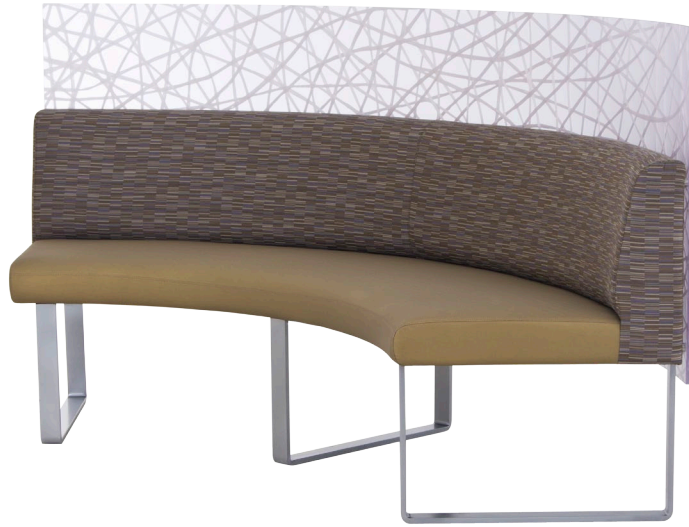

NEWPORT

custom back-to-back and occasional table

90° curve / acrylic privacy panel

curve and straight unit configuration

NEWPORT

featured options:

privacy panels

two fabrics

complementary products:

Newport occasional tables

Newport benches

Newport offers the utmost in seating comfort. Fabricated no sag-springs are installed in the back along with interlocking helicoil springs are installed to prevent sagging and provide additional back support. Seats and backs can be upholstered with matching fabrics, or choose a two tone or vinyl and fabric combination to match any color scheme. Solid steel sled frames available in choice of powder coat finish colors.

straight lounges
d 24.5" w 36", 48", 60", 72" h 31"

45° inside/outside curve lounges
d 24.5" w 46" h 31"

60° inside/outside curve lounges
d 24.5" w 60" h 31"

90° inside/outside curve lounges
d 24.5" w 85" h 31"

ERG furniture contributes to LEED points.

NEWPORT BENCH

NEWPORT BENCH

The Newport Bench features upholstered multi-ply hardwood frame with formed solid steel sled base legs.

two seat bench
d 18" w 48" h 18"