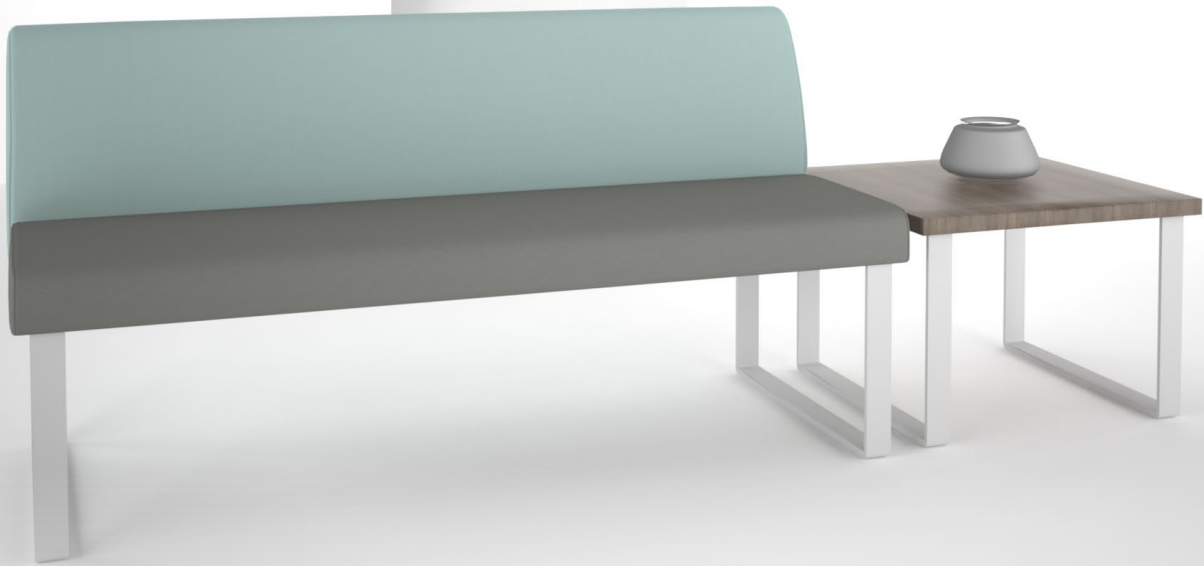

NEWPORT

custom back-to-back and occasional table

NEWPORT

featured options:

privacy panels

two fabrics

complementary products:

Newport occasional tables

Newport benches

Newport offers the utmost in seating comfort. Fabricated no sag-springs are installed in the back along with interlocking helicoil springs are installed to prevent sagging and provide additional back support. Seats and backs can be upholstered with matching fabrics, or choose a two tone or vinyl and fabric combination to match any color scheme. Solid steel sled frames available in choice of powder coat finish colors.

straight lounges
d 24.5" w 36", 48", 60", 72" h 31"

back-to-back lounges
d 49" w 36", 48", 60", 72" h 31"

We're Green

Our wood products are produced from well managed forests certified sources of recycled materials and water-based finishes.

Phase I and Phase II compliant. Products are manufactured using water-based adhesives.

ERG furniture contributes to LEED points.

NEWPORT BENCH

NEWPORT BENCH

The Newport Bench features upholstered multi-ply hardwood frame with formed solid steel sled base legs.