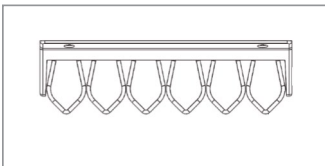

6-Loop Wire Management

- under table cable grips
- six loops to organize wires
- black or silver finish

MODEL

Black Finish

GRIP6-B

LIST PRICE

$58 (set of 2)

Silver Finish

GRIP6-AL

$58 (set of 2)