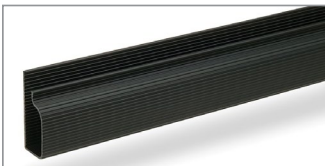

**Black Finish**

MMT01

**LIST PRICE**

\$100 per table

**Split Channel Wire Management Trough**

- under table metal trough
- two channels to separate voice/data
- field installed

**MODEL**

**Black Finish**

MMT02

**LIST PRICE**

\$142 per table

**Cable Channel**

- highly effective plastic channel
- field installed with included tape
- 3 lengths available

**MODEL**

**Black Finish**

JCAB2 (2ft.)

JCAB3 (3ft.)

JCAB4 (4ft.)

**LIST PRICE**

\$38

\$57

\$75

**Cable Clip**

- snap on table leg installation
- no hardware required
- easily adjustable and customizable