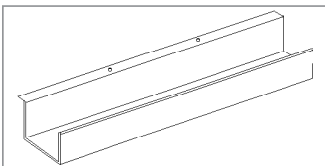

Wire Management Trough

- under table metal trough
- field installed

MODEL

Black Finish

MMT01

LIST PRICE

$100 per table