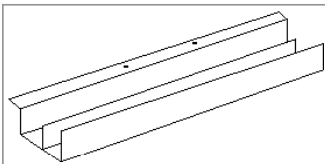

Split Channel Wire Management Trough

- under table metal trough
- two channels to separate voice/data
- field installed

MODEL

Black Finish

MMT02

LIST PRICE

$142 per table