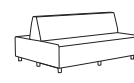

standard back

high back

banquette with panel

back-to-back banquette

# RAVEN

The Raven series is a versatile design that offers limitless seating configurations to fit your space. It offers banquettes, modular, lounge, benches, ottomans and occasional tables, to complete an all-inclusive room. The Raven collection has three back heights available to fit any comfort level and designed for higher education and public spaces.

## BANQUETTE

8372

8374

8376

8380

8382

8384

8372HB