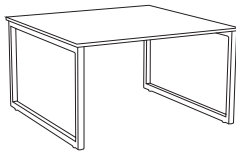

metal - sled