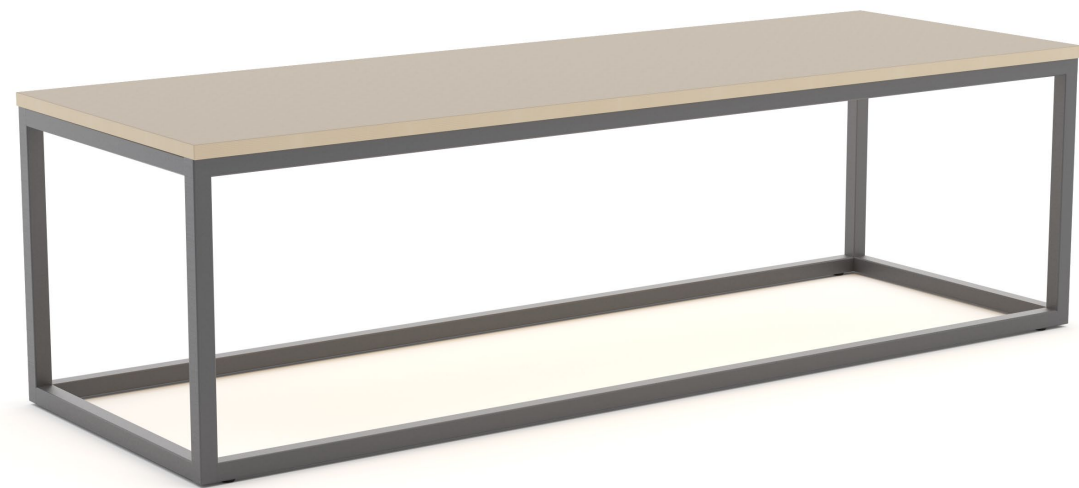

# SLAM

METAL

4-leg

sled

cube

Slam wood tables with Franky Slim wood leg lounges

WOOD

square

rectangle

# SLAM

Slam Occasional Table is built with your choice of laminate, wood veneer or solid surface top on a welded 1" square steel tube frame or 2" square solid wood legs. This series perfectly complements our Franky Slim lounge.