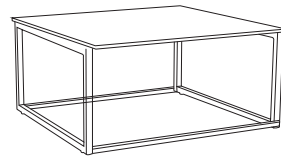

metal - cube