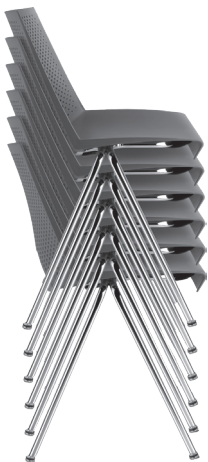

SLED BASE WITH  
UPHOLSTERED SEAT INSERT

**STRIKE SERIES**

The Strike chair features a once piece polypropylene shell with a perforated back and a clean out feature. The perforated back design offers style and ventilation. Frames are available in standard polished chrome or optional powder coat color finishes.

SLED BASE

V-FRAME

4-LEGGED

|    |  |      |
|----|--|------|
| SF | Powder Coat - Bar Stool                        | \$58 |
| CH | Counter Height (24" seat height) (No Sledbase) | \$28 |
| SH | Specialty Height (any custom height)           | \$28 |

POLYPROPYLENE ONE PIECE SHELL

Polypropylene Shell Colors Available

All Strike models are stackable

V-FRAME STACKED

(Approx. 10 height)

4-LEGGED STACKED

(Approx. 10 height)

SLED BASE STACKED