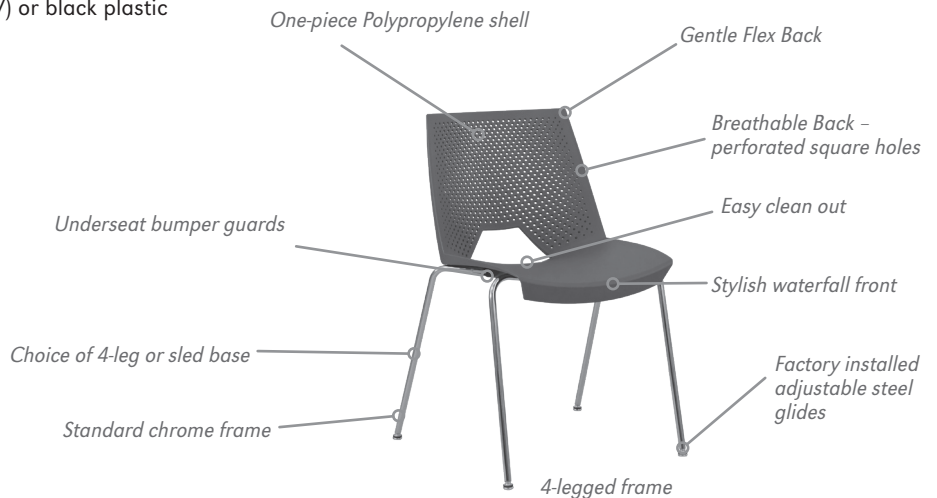

TYPICAL FEATURES ON ALL 4 FRAMES