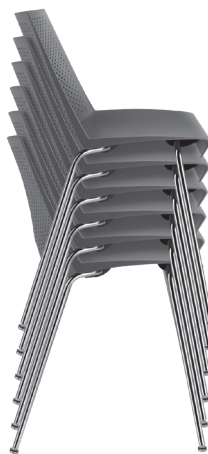

SLED BASE WITH  
UPHOLSTERED SEAT INSERT

**STRIKE SERIES**

The Strike chair features a once piece polypropylene shell with a perforated back and a clean out feature. The perforated back design offers style and ventilation. Frames are available in standard polished chrome or optional powder coat color finishes.

**Stacking**

- 4-leg models stack 10 high, sled base stacks 4 high.
- 4-leg bar stools stack 4 high on the floor.

**Glides**

- Factory installed glides - adjustable steel (4-leg, V) or black plastic (sled base).

SLED BASE

V-FRAME

4-LEGGED

POLYPROPYLENE ONE PIECE SHELL

Polypropylene Shell Colors Available

All Strike models are stackable

V-FRAME STACKED

(Approx. 10 height)

4-LEGGED STACKED

(Approx. 10 height)

SLED BASE STACKED