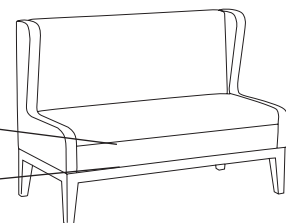

• **Quad Tufted Seat Design**

Tufted Seat using approved fabric. Add Code: QD to model number.

• **V-Pattern 2-Tone Seat**

V-pattern on seat. Add Code: VD to model number.

• **Piping**

Horizontal piping on front and top and vertical on back where applicable. Add Code: PIP to model number.

DIMENSIONS	Straight Banquette	Back-to-Back Banquette
Seat Depth:	20"	20"
Seat Height:	18.5"	18.5"
Overall Depth:	24.5"	48"
Overall Width:	27", 50.5", 74.5"	27", 50.5", 74.5"
Overall Height:	37"	37"
Qty./Wt.:	1 ea./150 lbs.	1 ea./300 lbs.

2-SEAT BANQUETTE WITH QUAD TUFTED SEAT DESIGN

MODEL / DESCRIPTION / LIST PRICING

4900 Chair

COM Yardage: Total: 7.25 Yds. / Back: 2.5 Yds. / Arms: 2.75 Yds. / Seat: 2 Yd.

COM	GR1	GR2	GR3	GR4	GR5	GR6	GR7	GR8	GR9	GR10	LEA
\$2498	\$2674	\$2781	\$2892	\$3007	\$3127	\$3253	\$3382	\$3517	\$3658	\$3805	\$4497