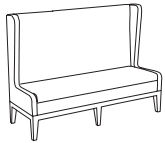

2FO	Two Fabric Option	\$98
3FO	Three fabric option	\$148
QD	Quad Tufted Seat Design	\$159 per unit
VD	V-Pattern Seat Design	\$59 per unit
PIP	Piping horizontally and vertically	\$60 per unit

DIMENSIONS	Tall Back Straight Banquette	Tall Back Back-to-Back Banquette
Seat Depth:	20"	20"
Seat Height:	18.5"	18.5"
Overall Depth:	24.5"	48"
Overall Width:	27", 50.5", 74.5"	27", 50.5", 74.5"
Overall Height:	48"	48"
Qty./Wt.:	1 ea./150 lbs.	1 ea./300 lbs.

2-SEAT TALL BACK BANQUETTE

MODEL / DESCRIPTION / LIST PRICING

4920 Tall Back Chair COM Yardage: Total: 9 Yds. / Back: 3 Yds. / Arms: 4 Yds. / Seat: 2 Yds.

COM	GR1	GR2	GR3	GR4	GR5	GR6	GR7	GR8	GR9	GR10	LEA
\$2933	\$3138	\$3263	\$3394	\$3531	\$3671	\$3818	\$3971	\$4130	\$4295	\$4467	\$5279

4922 2-Seat Tall Back Banquette COM Yardage: Total: 10.5 Yds. / Back: 4 Yds. / Arms: 4 Yds. / Seat: 2.5 Yds.

COM	GR1	GR2	GR3	GR4	GR5	GR6	GR7	GR8	GR9	GR10	LEA
\$4155	\$4446	\$4624	\$4809	\$5001	\$5201	\$5410	\$5625	\$5851	\$6084	\$6329	\$7480