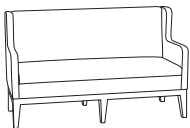

TWO SEAT LOUNGE

MODEL / DESCRIPTION / LIST PRICING

4950 Arm Chair

COM Yardage: 6.75 Yds. / Back: 2 Yds. / Seat: 2 Yds. / Arms: 2.75 Yds.

COM	GR1	GR2	GR3	GR4	GR5	GR6	GR7	GR8	GR9	GR10	LEA
\$2142	\$2291	\$2383	\$2479	\$2578	\$2680	\$2787	\$2899	\$3015	\$3136	\$3261	\$3854

4952 Two Seat Lounge

COM Yardage: 8.25 Yds. / Back: 3 Yds. / Seat: 2.5 Yds. / Arms: 2.75 Yds.

COM	GR1	GR2	GR3	GR4	GR5	GR6	GR7	GR8	GR9	GR10	LEA
\$2998	\$3207	\$3335	\$3469	\$3608	\$3752	\$3902	\$4058	\$4220	\$4389	\$4565	\$5396