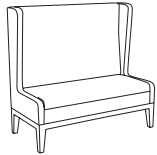

2FO	Two Fabric Option	\$98
3FO	Three fabric option	\$148
QD	Quad Tufted Seat Design	\$159 per unit
VD	V-Pattern Seat Design	\$59 per unit
PIP	Piping horizontally and vertically	\$60 per unit

DIMENSIONS	Tall Back Straight Banquette	Tall Back Back-to-Back Banquette
Seat Depth:	20"	20"
Seat Height:	18.5"	18.5"
Overall Depth:	24.5"	48"
Overall Width:	27", 50.5", 74.5"	27", 50.5", 74.5"
Overall Height:	48"	48"
Qty./Wt.:	1 ea./150 lbs.	1 ea./300 lbs.

2-SEAT TALL BACK BANQUETTE

MODEL / DESCRIPTION / LIST PRICING

4920 Tall Back Chair COM Yardage: Total: 9 Yds. / Back: 3 Yds. / Arms: 4 Yds. / Seat: 2 Yds.

COM	GR1	GR2	GR3	GR4	GR5	GR6	GR7	GR8	GR9	GR10	LEA
\$2933	\$3138	\$3263	\$3394	\$3531	\$3671	\$3818	\$3971	\$4130	\$4295	\$4467	\$5279