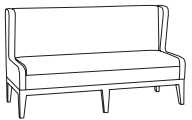

2-SEAT BANQUETTE WITH QUAD TUFTED SEAT DESIGN

MODEL / DESCRIPTION / LIST PRICING

4900 Chair

COM Yardage: Total: 7.25 Yds. / Back: 2.5 Yds. / Arms: 2.75 Yds. / Seat: 2 Yd.

COM	GR1	GR2	GR3	GR4	GR5	GR6	GR7	GR8	GR9	GR10	LEA
\$2498	\$2674	\$2781	\$2892	\$3007	\$3127	\$3253	\$3382	\$3517	\$3658	\$3805	\$4497

4902 2-Seat Banquette

COM Yardage: Total: 8.75 Yds. / Back: 3.5 Yds. / Arms: 2.75 Yds. / Seat: 2.5 Yds.

COM	GR1	GR2	GR3	GR4	GR5	GR6	GR7	GR8	GR9	GR10	LEA
\$3484	\$3728	\$3877	\$4032	\$4193	\$4361	\$4535	\$4716	\$4906	\$5102	\$5306	\$6271