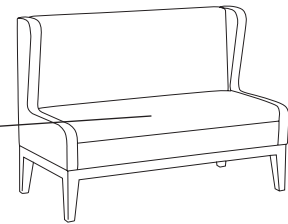

OPTIONS

Symphony offers two different style bases and legs with either regular or tall back lounges and arm chairs

- 1.) All Wood Frame
- 2.) All Metal Frame

SAME PRICE FOR METAL OR WOOD FRAME

UPHOLSTERY OPTIONS

• **Two Fabric Option**

When seat and arms are upholstered in 2 different fabrics of your choice, add Code: 2FO to model number.

• **Three Fabric Option**

When seat, back and arms are upholstered in 3 different fabrics of your choice, add Code: 3FO to model number.

• **Quad Tufted Seat Design**

Tufted Seat using approved fabric. Add Code: QD to model number.

• **V-Pattern 2-Tone Seat**

V-pattern on seat. Add Code: VD to model number.

• **Piping**

Horizontal piping on front and top and vertical on back where applicable. Add Code: PIP to model number.