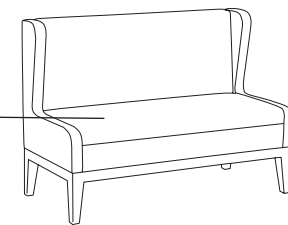

• **V-Pattern 2-Tone Seat**

V-pattern on seat. Add Code: VD to model number.