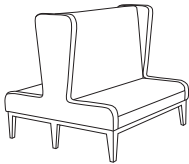

4912 Back-to-Back Tall Back Chair COM Yardage: Total: 13 Yds. / Back: 3.5 Yds. / Arms: 6 Yds. / Seat: 3.5 Yds.

COM	GR1	GR2	GR3	GR4	GR5	GR6	GR7	GR8	GR9	GR10	LEA
$5572	$5961	$6200	$6448	$6706	$6975	$7253	$7544	$7845	$8159	$8486	$10029

4914 Back-to-Back 2-Seat Tall Back Banquette COM Yardage: Total: 16.5 Yds. / Back: 6 Yds. / Arms: 6 Yds. / Seat: 4.5 Yds.

COM	GR1	GR2	GR3	GR4	GR5	GR6	GR7	GR8	GR9	GR10	LEA
$7894	$8446	$8784	$9135	$9502	$9881	$10277	$10687	$11115	$11559	$12022	$14209

4916 Back-to-Back 3-Seat Tall Back Banquette COM Yardage: Total: 18 Yds. / Back: 7 Yds. / Arms: 6 Yds. / Seat: 5 Yds.

COM	GR1	GR2	GR3	GR4	GR5	GR6	GR7	GR8	GR9	GR10	LEA
$11090	$11866	$12341	$12835	$13348	$13881	$14437	$15015	$15615	$16240	$16890	$19961

OPTIONS

Add upcharge to list price and code to model number

FR	CAL 133 (TB 133) Fire Retardant per yard	$90/yd.
MB	Moisture Barrier - one and two seat unit	$125 each
MB60	Moisture Barrier - three seat unit	$200 each
MBB	Moisture Barrier - up to 60" width (Back-to-Back)	$250 each
MBB60	Moisture Barrier - over 60" width (Back-to-Back)	$400 each

2FO	Two Fabric Option	$98
3FO	Three fabric option	$148
QD	Quad Tufted Seat Design	$159 per unit
VD	V-Pattern Seat Design	$59 per unit
PIP	Piping horizontally and vertically	$60 per unit