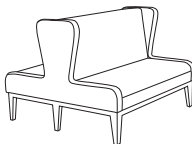

2-SEAT BANQUETTE WITH QUAD TUFTED SEAT DESIGN

MODEL / DESCRIPTION / LIST PRICING

4900 Chair

COM Yardage: Total: 7.25 Yds. / Back: 2.5 Yds. / Arms: 2.75 Yds. / Seat: 2 Yd.

COM	GR1	GR2	GR3	GR4	GR5	GR6	GR7	GR8	GR9	GR10	LEA
\$2498	\$2674	\$2781	\$2892	\$3007	\$3127	\$3253	\$3382	\$3517	\$3658	\$3805	\$4497

4902 2-Seat Banquette

COM Yardage: Total: 8.75 Yds. / Back: 3.5 Yds. / Arms: 2.75 Yds. / Seat: 2.5 Yds.

COM	GR1	GR2	GR3	GR4	GR5	GR6	GR7	GR8	GR9	GR10	LEA
\$3484	\$3728	\$3877	\$4032	\$4193	\$4361	\$4535	\$4716	\$4906	\$5102	\$5306	\$6271

4904 3-Seat Banquette

COM Yardage: Total: 9.25 Yds. / Back: 4 Yds. / Arms: 2.75 Yds. / Seat: 2.5 Yds.

COM	GR1	GR2	GR3	GR4	GR5	GR6	GR7	GR8	GR9	GR10	LEA
\$4994	\$5344	\$5558	\$5780	\$6011	\$6252	\$6502	\$6762	\$7033	\$7314	\$7606	\$8990