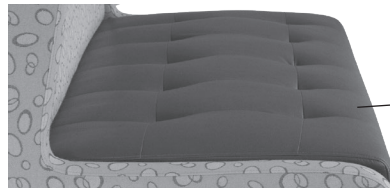

• **Quad Tufted Seat Design**

Tufted Seat using approved fabric. Add Code: QD to model number.