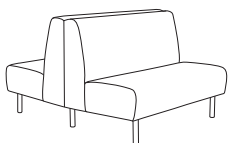

Tivoli back to back units with privacy panel Maya café tables.

two seat / angled rear legs

two seat / straight rear legs

Tivoli curve with bar height shelving, Rewind bar stools and Maya café table.

plinth base

The Tivoli is upholstered over high resiliency foam on a hardwood multi-ply frame with 1-1/2" diameter mandrel formed steel legs.

Banquettes are offered in custom sizes and shapes. For information or quote, please contact customer service.

straight unit / straight rear legs  
d 28" w 48", 60" or 72" h 34"

48" curved w/laminate PVC shelf  
r 48" w 85" h 44"

straight unit / angled rear legs  
d 34" w 48", 60" or 72" h 34"

60" curved w/laminate PVC shelf  
r 60" w 102" h 44"

back to back unit  
d 56" w 48", 60" or 72" h 34"

privacy panel  
d 1.25" w 48", 60" or 72" h 49"