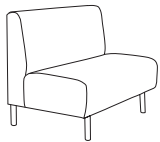

Tivoli back to back units with privacy panel Maya café tables.

two seat / angled rear legs

two seat / straight rear legs

Tivoli curve with bar height shelving, Rewind bar stools and Maya café table.

# TIVOLI

featured options:

acrylic privacy panel

upholstered privacy panel

laminate privacy panel

straight rear leg

power/data

bar height shelving

plinth base

The Tivoli is upholstered over high resiliency foam on a hardwood multi-ply frame with 1-1/2" diameter mandrel formed steel legs.

Banquettes are offered in custom sizes and shapes. For information or quote, please contact customer service.

straight unit / straight rear legs  
d 28" w 48", 60" or 72" h 34"

48" curved w/laminate PVC shelf  
r 48" w 85" h 44"

straight unit / angled rear legs  
d 34" w 48", 60" or 72" h 34"

60" curved w/laminate PVC shelf  
r 60" w 102" h 44"