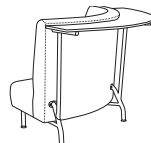

Tivoli back to back units with privacy panel Maya café tables.

two seat / angled rear legs

two seat / straight rear legs

Tivoli curve with bar height shelving, Rewind bar stools and Maya café table.

plinth base

The Tivoli is upholstered over high resiliency foam on a hardwood multi-ply frame with 1-1/2" diameter mandrel formed steel legs.

Banquettes are offered in custom sizes and shapes. For information or quote, please contact customer service.

straight unit / straight rear legs  
d 28" w 48", 60" or 72" h 34"

48" curved w/laminate PVC shelf  
r 48" w 85" h 44"

straight unit / angled rear legs  
d 34" w 48", 60" or 72" h 34"

60" curved w/laminate PVC shelf  
r 60" w 102" h 44"