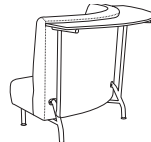

Tivoli back to back units with privacy panel Maya café tables.

two seat / angled rear legs

two seat / straight rear legs

Tivoli curve with bar height shelving, Rewind bar stools and Maya café table.

# TIVOLI

featured options:

acrylic privacy panel

upholstered privacy panel

laminate privacy panel

straight rear leg

power/data

bar height shelving

plinth base

The Tivoli is upholstered over high resiliency foam on a hardwood multi-ply frame with 1-1/2" diameter mandrel formed steel legs.

Banquettes are offered in custom sizes and shapes. For information or quote, please contact customer service.

straight unit / straight rear legs  
d 28" w 48", 60" or 72" h 34"

48" curved w/laminate PVC shelf  
r 48" w 85" h 44"

straight unit / angled rear legs  
d 34" w 48", 60" or 72" h 34"

60" curved w/laminate PVC shelf  
r 60" w 102" h 44"