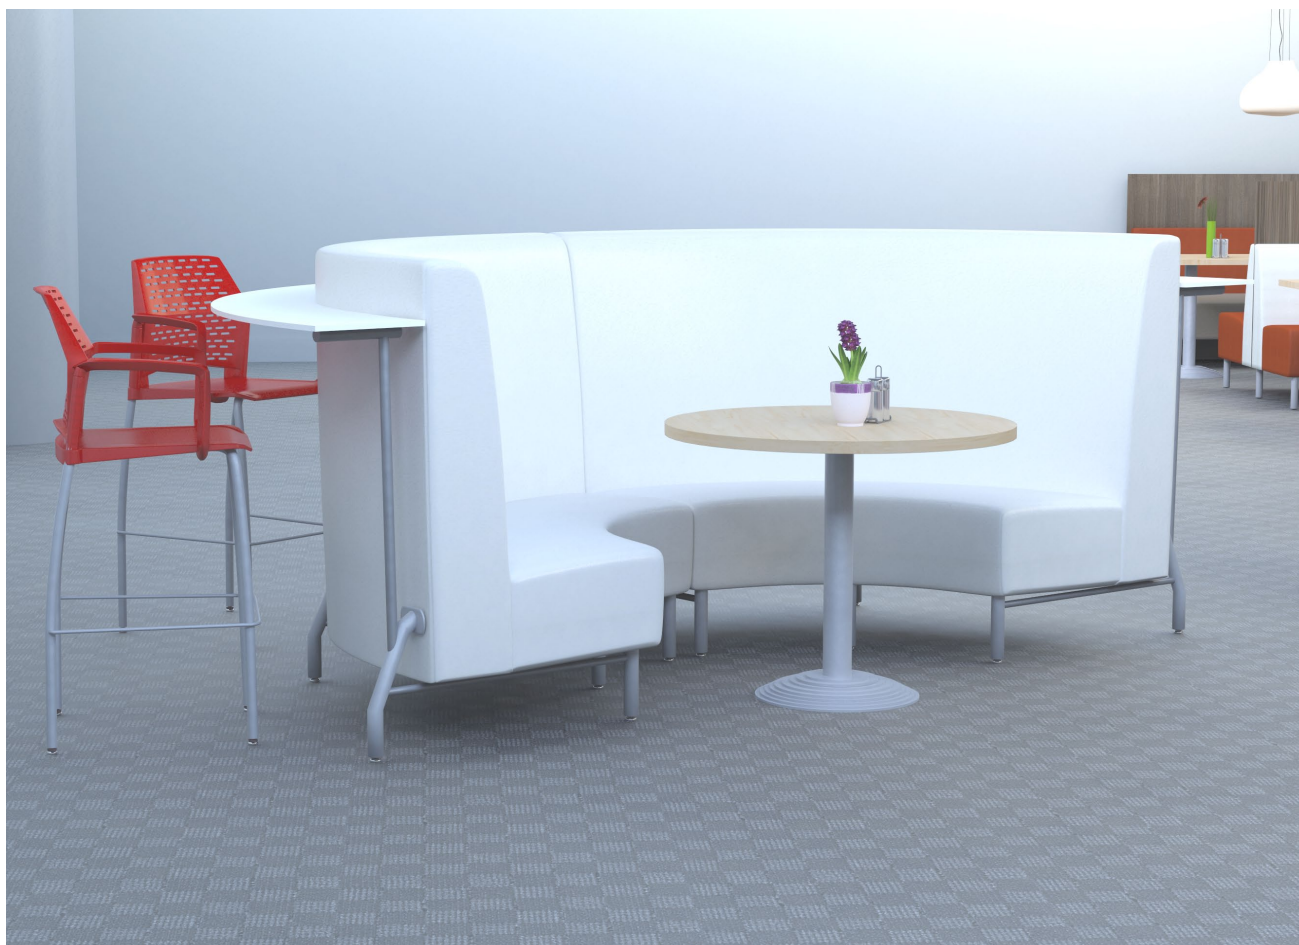

Tivoli back to back units with privacy panel Maya café tables.

two seat / angled rear legs

two seat / straight rear legs

Tivoli curve with bar height shelving, Rewind bar stools and Maya café table.

# TIVOLI

featured options:

acrylic privacy panel

upholstered privacy panel

laminate privacy panel

straight rear leg

power/data

bar height shelving

plinth base

The Tivoli is upholstered over high resiliency foam on a hardwood multi-ply frame with 1-1/2" diameter mandrel formed steel legs.

Banquettes are offered in custom sizes and shapes. For information or quote, please contact customer service.

straight unit / straight rear legs  
d 28" w 48", 60" or 72" h 34"

48" curved w/laminate PVC shelf  
r 48" w 85" h 44"

straight unit / angled rear legs  
d 34" w 48", 60" or 72" h 34"

60" curved w/laminate PVC shelf  
r 60" w 102" h 44"