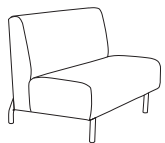

Tivoli back to back units with privacy panel Maya café tables.

two seat / angled rear legs

two seat / straight rear legs

Tivoli curve with bar height shelving, Rewind bar stools and Maya café table.

# TIVOLI

featured options:

acrylic privacy panel

upholstered privacy panel

laminate privacy panel

straight rear leg

power/data

bar height shelving

plinth base

The Tivoli is upholstered over high resiliency foam on a hardwood multi-ply frame with 1-1/2" diameter mandrel formed steel legs.

Banquettes are offered in custom sizes and shapes. For information or quote, please contact customer service.

straight unit / straight rear legs  
d 28" w 48", 60" or 72" h 34"

48" curved w/laminate PVC shelf  
r 48" w 85" h 44"

straight unit / angled rear legs  
d 34" w 48", 60" or 72" h 34"

60" curved w/laminate PVC shelf  
r 60" w 102" h 44"