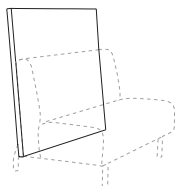

Tivoli back to back units with privacy panel Maya café tables.

two seat / angled rear legs

two seat / straight rear legs

Tivoli curve with bar height shelving, Rewind bar stools and Maya café table.

plinth base

The Tivoli is upholstered over high resiliency foam on a hardwood multi-ply frame with 1-1/2" diameter mandrel formed steel legs.

Banquettes are offered in custom sizes and shapes. For information or quote, please contact customer service.

straight unit / straight rear legs  
d 28" w 48", 60" or 72" h 34"

48" curved w/laminate PVC shelf  
r 48" w 85" h 44"

straight unit / angled rear legs  
d 34" w 48", 60" or 72" h 34"

60" curved w/laminate PVC shelf  
r 60" w 102" h 44"

back to back unit  
d 56" w 48", 60" or 72" h 34"

privacy panel  
d 1.25" w 48", 60" or 72" h 49"