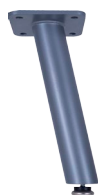

LEG CHOICES

standard
metal