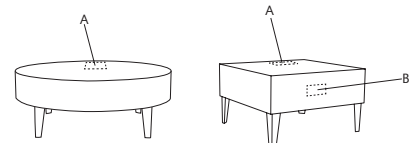

OPTIONS

Add upcharge to list price and code to model number

2LC	2 Color Laminate option	$125	STH-C	Special Table Height - Cube Table	$195 per top