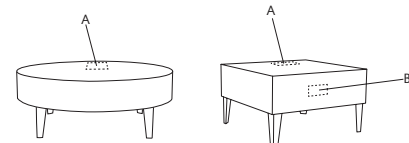

OPTIONS

Add upcharge to list price and code to model number

2LC	2 Color Laminate option	$125
STH-C	Special Table Height - Cube Table	$195 per top

PC	Polished Chrome Legs	$35 each
WDL	Metal/Wood Legs	$35 each
WDL-C	Chrome/Wood Legs	$60 each