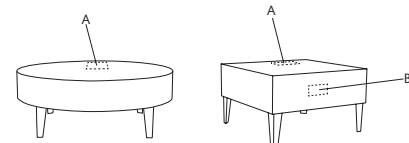

OPTIONS

Add upcharge to list price and code to model number

2LC	2 Color Laminate option	$125
STH-C	Special Table Height - Cube Table	$195 per top

PC	Polished Chrome Legs	$35 each
WDL	Metal/Wood Legs	$35 each
WDL-C	Chrome/Wood Legs	$60 each