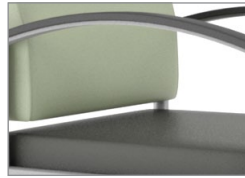

## OPTIONS

solid wood arm caps

standard poly arm caps  
black / charcoal

two fabric upholstery

solid surface tops

Westlake Metal offers stylish upholstered guest seating with a fully welded steel frame. Built-in wall saver design features a slim back profile allowing for ease of fit in tighter areas. Seat and back are made with large expandable webbing sheet that is fully wrapped in 2" high resiliency block foam and top is covered in special bonded polyester Dacron fiber to protect the final upholstery.