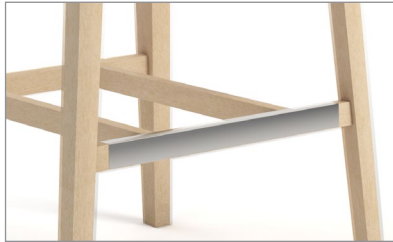

WOOD LEGS 4 STAR HIGH SWIVEL WITH CASTERS 4 LEG BARSTOOL 4 STAR HIGH SWIVEL WOOD LEGS 4 LEG WOOD BARSTOOL 4 LEG METAL 4 STAR HIGH SWIVEL WITH GLIDES

ORDERING INFORMATION

To Order Please Specify:

- 1) Series Name
- 2) Model Number
- 3) Quantity
- 4) Fabric Grade and Number
- 5) Wood Stain Base Finish (for wood legs)
- 6) Optional Items

Cold injected urethane molded foam with inner steel welded frame.

Chair Base Details

- 4 Leg:** Frames are fully welded 14-gauge, 1" diameter tubular steel with steel glides.
- Wood Legs:** Solid Beech wood tapered leg from the back leg 2" down to 1", and front leg 1.5" down to 1", with a felt pad and with wood support across the back for strength.
- 4 Star High Swivel Wood Legs:** Solid Beech wood tapered leg. Heavy at the top at 2.25" for stability as it tapers to the bottom at 1.06".
- 4 Star High Swivel w/ Glides:** Polished Aluminum base with white plastic glides.
- 4 Star High Swivel w/ Casters:** Polished Aluminum base with 2" black casters.
- 4 Leg Barstool:** Frames are made of .63" diameter steel tubing, with a rod steel foot rest at 11.16" height, and stainless steel glides.
- 4 Wood Leg Barstool:** Solid Beech wood tapered leg from the back leg 2" down to 1.25", and front leg 1.5" down to 1", with a felt pad and with wood support across the back for strength. Optional footrest is made of stainless steel, with a polished chrome finish.

POLISHED CHROME FOOT REST
WOOD LEG BARSTOOL ONLY

DIMENSIONS	4 Leg Metal	4 Star High Swivel with Glides	4 Star High Swivel with Casters
Inside Width:	18"	18"	18"
Seat Height:	18"	18"	18.25"
Seat Depth:	16.87"	16.87"	16.87"
Overall Depth:	24.5"	22.5"	22.75"
Overall Width:	20"	19"	19.75"
Overall Height:	31.5"	31.5"	31.75"
Qty./Wt. per carton:	1 ea./17.75 lbs.	1 ea./20.24 lbs.	1 ea./20.74 lbs.