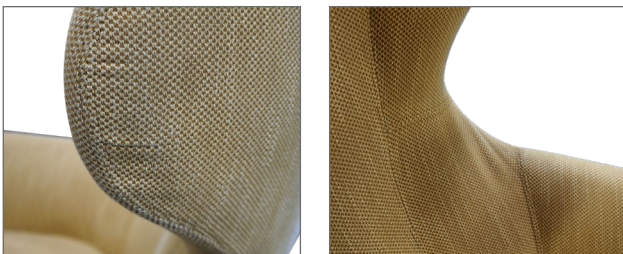

OPTIONAL BASE FINISHES

- **Metal Wire Frame:** Standard Powder Coat
- **4 Star Steel Swivel:** Standard Powder Coat

NOTE: DUE TO THE CURVES OF THIS CHAIR, MAY CAUSE WRINKLING IN THE UPHOLSTERY.

GENERAL SPECIFICATIONS

Upholstery / Foam

Cold injected urethane molded foam with inner steel welded frame.

Graded-In & COM Fabric Testing

Due to the complexity of the upholstery process, please submit your Graded-in/COM for testing. A 10"x10" sample is required. **ALL FABRIC MUST BE PRE APPROVED.** Please see Approved Fabrics link under product webpage images.

Base Details

Metal Wire Frame: Frames are fully welded in 10mm solid stainless steel rod, with plastic glides.

Wood Post Legs: 3" diameter Ash wood legs, tapered down to 1.25", with felt pads. Wood legs attached with powder coated steel plate in black.

4 Star Steel Swivel: Auto Return, polished chrome steel construction with fixed seat height and adjustable steel glides included.

OPTIONS

- CODE: FR - CAL 133 (TB 133) Fire Retardant
- CODE: MB - Moisture Barrier (per seat)
- CODE: SF - Powder Coat Paint Color