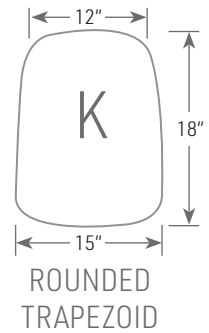

ROUNDED RECTANGLE TOP SHOWN WITH BLACK MATTE FINISH

18" ROUND TOP SHOWN WITH BRUSHED ALUMINUM FINISH

ORDERING INFORMATION

- | | |
|-----------------|------------------|
| 1) Series Name | 4) Frame Finish |
| 2) Model Number | 5) Top Selection |
| 3) Quantity | |

BASE SPECIFICATIONS

Table Height: Adjustable height from 20" to 27.25"
Column: This is an adjustable height table with a 2.25" steel round tube with an inner 2" tube.
Base: A .32" Flat Steel base
Glides: Black Vinyl glides

Edge
 Laminate/Veneer: Exposed Multi-ply Flat Edge

OPTIONS

- CODE: LAM5 - Non-standard laminate for 5 or less tablets see options for upcharge
- CODE: PC - Polished Chrome Base

CLOSEUP OF PNEUMATIC HANDLE

ROUNDED RECTANGLE TOP
W/ OPTIONAL POLISHED CHROME BASE

MODEL / DESCRIPTION / LIST PRICING

	Model Number	Model Description	Table Height	Shipping Weight	MULTI-PLY LAMINATE TOP	MULTI-PLY VENEER TOP
					EDGE 6F	EDGE 8F
	CLA101	Pull-Up 16" Round	20" - 27.25"	28 lbs.	\$1681	\$1793
	CLA102	Pull-Up 18" Round	20" - 27.25"	28 lbs.	\$1738	\$1865
	CLA103	Pull-Up Rounded Rectangle	20" - 27.25"	28 lbs.	\$1786	\$1914
	CLA104	Pull-Up Rounded Trapezoid	20" - 27.25"	28 lbs.	\$1786	\$1914