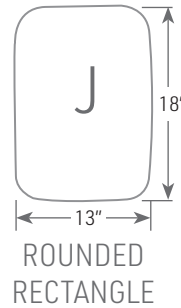

ROUNDED RECTANGLE TOP SHOWN WITH BLACK MATTE FINISH

18" ROUND TOP SHOWN WITH BRUSHED ALUMINUM FINISH

ORDERING INFORMATION

- | | |
|-----------------|------------------|
| 1) Series Name | 4) Frame Finish |
| 2) Model Number | 5) Top Selection |
| 3) Quantity | |

BASE SPECIFICATIONS

Table Height: Adjustable height from 20" to 27.25"
Column: This is an adjustable height table with a 2.25" steel round tube with an inner 2" tube.
Base: A .32" Flat Steel base
Glides: Black Vinyl glides

Edge
 Laminate/Veneer: Exposed Multi-ply Flat Edge

OPTIONS

- CODE: LAM5 - Non-standard laminate for 5 or less tablets see options for upcharge
- CODE: PC - Polished Chrome Base

CLOSEUP OF PNEUMATIC HANDLE

ROUNDED RECTANGLE TOP
W/ OPTIONAL POLISHED CHROME BASE

MODEL / DESCRIPTION / LIST PRICING

	Model Number	Model Description	Table Height	Shipping Weight	MULTI-PLY LAMINATE TOP	MULTI-PLY VENEER TOP
					EDGE 6F	EDGE 8F
	CLA101	Pull-Up 16" Round	20" - 27.25"	28 lbs.	\$1681	\$1793
	CLA102	Pull-Up 18" Round	20" - 27.25"	28 lbs.	\$1738	\$1865
	CLA103	Pull-Up Rounded Rectangle	20" - 27.25"	28 lbs.	\$1786	\$1914
	CLA104	Pull-Up Rounded Trapezoid	20" - 27.25"	28 lbs.	\$1786	\$1914