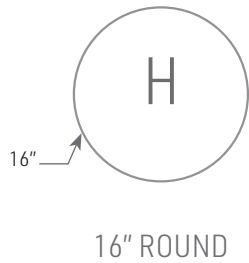

BASE SPECIFICATIONS

Table Height: Adjustable height from 20" to 27.25"
Column: This is an adjustable height table with a 2.25" steel round tube with an inner 2" tube.
Base: A .32" Flat Steel base
Glides: Black Vinyl glides

Edge
 Laminate/Veneer: Exposed Multi-ply Flat Edge

OPTIONS

- CODE: LAM5 - Non-standard laminate for 5 or less tablets see options for upcharge
- CODE: PC - Polished Chrome Base

CLOSEUP OF PNEUMATIC HANDLE

ROUNDED RECTANGLE TOP
W/ OPTIONAL POLISHED CHROME BASE

MODEL / DESCRIPTION / LIST PRICING

	Model Number	Model Description	Table Height	Shipping Weight	MULTI-PLY LAMINATE TOP	MULTI-PLY VENEER TOP
					EDGE 6F	EDGE 8F
	CLA101	Pull-Up 16" Round	20" - 27.25"	28 lbs.	\$1681	\$1793
	CLA102	Pull-Up 18" Round	20" - 27.25"	28 lbs.	\$1738	\$1865
	CLA103	Pull-Up Rounded Rectangle	20" - 27.25"	28 lbs.	\$1786	\$1914
	CLA104	Pull-Up Rounded Trapezoid	20" - 27.25"	28 lbs.	\$1786	\$1914