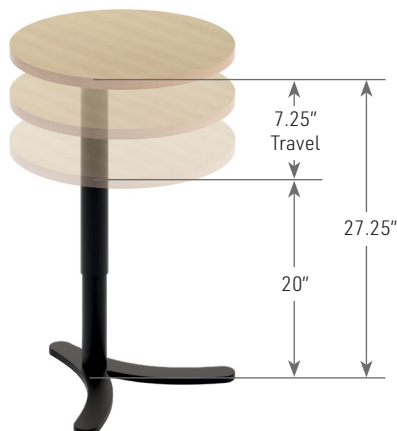

BASE SPECIFICATIONS

Table Height: Adjustable height from 20" to 27.25"
Column: This is an adjustable height table with a 2.25" steel round tube with an inner 2" tube.
Base: A .32" Flat Steel base
Glides: Black Vinyl glides

STANDARD BASE FINISHES

Base:
 Powder Coat - Brushed Aluminum
 Powder Coat - Matte Black

OPTIONAL BASE FINISH

Base:
 Polished Chrome

TABLE TOP SPECIFICATIONS

Table Tops
 Table tops offered include .75" Laminate/Veneer with exposed multi-ply edge.

ROUNDED RECTANGLE TOP
W/ OPTIONAL POLISHED CHROME BASE

MODEL / DESCRIPTION / LIST PRICING

	Model Number	Model Description	Table Height	Shipping Weight	MULTI-PLY LAMINATE TOP	MULTI-PLY VENEER TOP
					EDGE 6F	EDGE 8F
	CLA101	Pull-Up 16" Round	20" - 27.25"	28 lbs.	\$1681	\$1793
	CLA102	Pull-Up 18" Round	20" - 27.25"	28 lbs.	\$1738	\$1865
	CLA103	Pull-Up Rounded Rectangle	20" - 27.25"	28 lbs.	\$1786	\$1914
	CLA104	Pull-Up Rounded Trapezoid	20" - 27.25"	28 lbs.	\$1786	\$1914