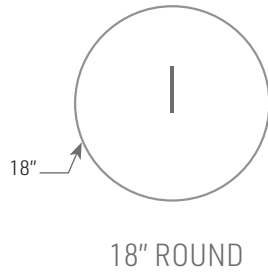

ROUNDED RECTANGLE TOP SHOWN WITH BLACK MATTE FINISH

18" ROUND TOP SHOWN WITH BRUSHED ALUMINUM FINISH

ORDERING INFORMATION

- | | |
|-----------------|------------------|
| 1) Series Name | 4) Frame Finish |
| 2) Model Number | 5) Top Selection |
| 3) Quantity | |

BASE SPECIFICATIONS

Table Height: Adjustable height from 20" to 27.25"
Column: This is an adjustable height table with a 2.25" steel round tube with an inner 2" tube.
Base: A .32" Flat Steel base
Glides: Black Vinyl glides

Edge
 Laminate/Veneer: Exposed Multi-ply Flat Edge

OPTIONS

- CODE: LAM5 - Non-standard laminate for 5 or less tablets see options for upcharge
- CODE: PC - Polished Chrome Base

CLOSEUP OF PNEUMATIC HANDLE

ROUNDED RECTANGLE TOP
W/ OPTIONAL POLISHED CHROME BASE

MODEL / DESCRIPTION / LIST PRICING

	Model Number	Model Description	Table Height	Shipping Weight	MULTI-PLY LAMINATE TOP	MULTI-PLY VENEER TOP
					EDGE 6F	EDGE 8F
	CLA101	Pull-Up 16" Round	20" - 27.25"	28 lbs.	\$1681	\$1793
	CLA102	Pull-Up 18" Round	20" - 27.25"	28 lbs.	\$1738	\$1865
	CLA103	Pull-Up Rounded Rectangle	20" - 27.25"	28 lbs.	\$1786	\$1914
	CLA104	Pull-Up Rounded Trapezoid	20" - 27.25"	28 lbs.	\$1786	\$1914