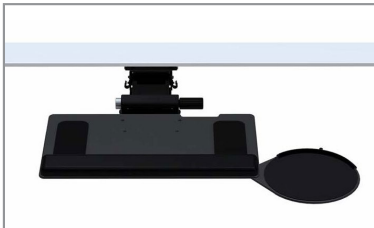

COMPUTER ACCESSORIES FOR TABLES

CPU Holder (under table)

Under desk track mount CPU holder
Tool-free CPU installation
360 Swivel
Black or White finish

list price each

CPU600 \$497
(Black or White)

Monitor Arm

Clamp mount
Height adjustment range up to 12"
Weight capacity 5-15 pounds
Available in Black or Silver

M21CMBBTB \$740
(Black)

M21CMSBTB \$740
(Silver)

Keyboard Support

Fully-articulating adjustable
height keyboard support with
reversible mouse pad