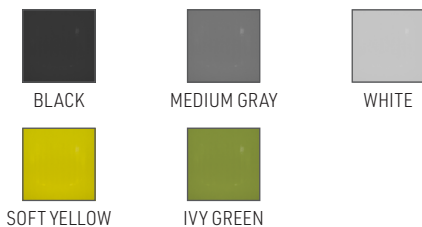

**NOTE:** Due to paint scuffing, ERG does not recommend a painted foot ring on bar stools.

**5 PLASTIC SHELL COLORS**

**GENERAL SPECIFICATIONS**

**Shell**

Elliot polypropylene chairs feature a contoured one piece shell and two large cleanout slots on each side of seat and vertical groove design on the back.