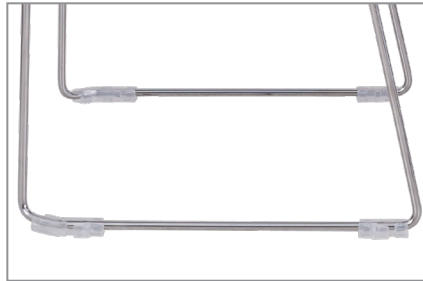

Glides

Factory installed self leveling steel glides on 4-leg models.

Stacking

- Sled Base:** all poly ON FLOOR: **8 high**
- Sled Base:** with upholstered seat ON FLOOR: **5 high**
- Sled Base:** all poly ON DOLLY: **45 high**
- Sled Base:** with upholstered seat ON DOLLY: **25 high**
- 4-Leg Base:** with arms ON FLOOR AND DOLLY: **5 high**
- 4-Leg Base:** all poly ON FLOOR: **8 high**
- 4-Leg Base:** with upholstered seat ON FLOOR: **6 high**
- 4-Leg Base:** all poly ON DOLLY: **25 high**
- 4-Leg Base:** with upholstered seat ON DOLLY: **15 high**
- Bar Stools:** all models ON FLOOR: **4 high**

Underseat

Plastic underseat to protect upholstery is standard

OPTIONS

- CODE: GWB - Basket (Removable Type) (For use on Gobi sled only)
- CODE: GRG - Poly Glides (4 Leg)
- CODE: GPG - Clear Plastic Glides (Sled Base)
- CODE: GSG - Sled Base Ganging Device
- CODE: SF - Powder Coat Finish
- CODE: FR - CAL 133 (TB 133) Fire Retardant
- CODE: MBC - Moisture Barrier Chair
- CODE: SH - Specialty Height (25-29") Metal 4 Leg Only

Optional Poly Glides

Optional Clear Plastic Glides

Optional Ganging Device Clear Plastic

4 LEG

HORIZONTAL CHANNELING DETAIL
SEAT & BACK

SLED BASE

UPHOLSTERED SEAT DETAIL

DIMENSIONS	sled base	sled base dolly
Seat Width:	17"	-
Seat Depth:	19"	-
Seat Height:	18"	-
Overall Height:	33"	22"
Overall Width:	22"	26"
Overall Depth:	19"	36.5"
Qty./Wt. per carton:	3 ea./48 lbs.	1 ea./62 lbs.

SLED BASE
STACKS UP TO 45 HIGH ON DOLLY

UPHOLSTERED SEAT

MODEL / DESCRIPTION / LIST PRICING

7330 Sled Base

Chair
\$439

SLED BASE STACKS 45 HIGH ON DOLLY

7330-U Sled Base - Upholstered Seat

COM Yardage: 0.75 Yard