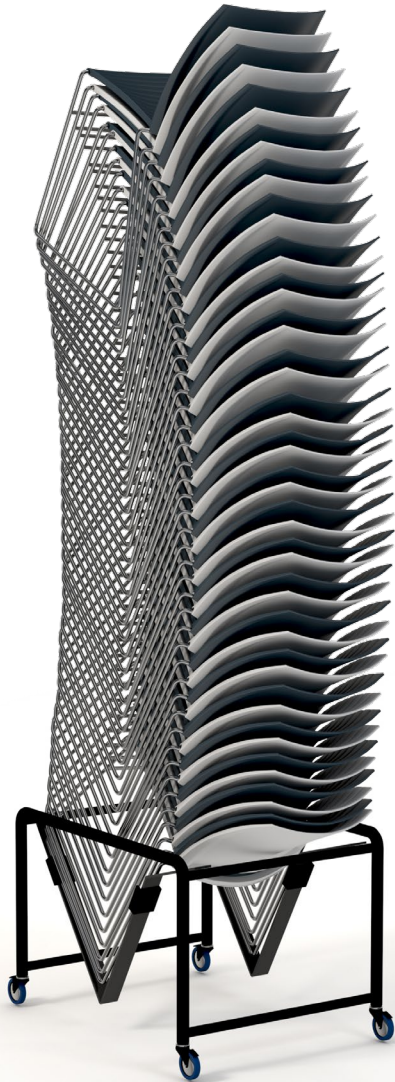

GOBI

The Gobi chair features a two-piece polypropylene shell with a horizontal line textured back and seat with a standard clean out feature. It offers a 4 leg and sled bases in two heights and an optional seat insert for a soft sit. The Gobi is our highest stacking chair on a dolly, up to 45 sled frames. This collection is a win with educational spaces and perfect fit for café areas.

BAR STOOLS STACKED

COUNTER HEIGHT STOOL

MODEL / DESCRIPTION / LIST PRICING

7340 4 Leg Bar Stool (STACKER)

Chair
\$749

7340-U 4 leg Bar Stool - Upholstered Seat (STACKER)

COM Yardage: 0.75 Yard

COM	GR1	GR2	GR3	GR4	GR5	GR6	GR7	GR8	GR9	GR10	LEA
\$879	\$940	\$978	\$1020	\$1059	\$1100	\$1145	\$1190	\$1238	\$1289	\$1340	\$1583

7342 4 leg Counter Height (STACKER)

Chair
\$802

7342-U 4 leg Counter Height - Upholstered Seat (STACKER)

COM Yardage: 0.75 Yard

COM	GR1	GR2	GR3	GR4	GR5	GR6	GR7	GR8	GR9	GR10	LEA
\$933	\$999	\$1038	\$1080	\$1124	\$1168	\$1215	\$1264	\$1314	\$1364	\$1418	\$1679

NOTE: A STACK OF 45 SLED BASE CHAIRS HAVE A HEIGHT OF 84" ON DOLLY
NOTE: A STACK OF 25 4 LEG CHAIRS HAVE A HEIGHT OF 72" ON DOLLY

4 LEGGED BASE STACKS UP TO 8 HIGH ON FLOOR

DOLLY STACKS UP TO 45 HIGH ON SLED BASE